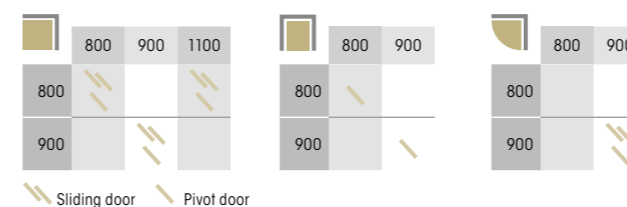

Corner installation | Pivot door

Corner installation | Sliding door

OVERHEAD RAIN SHOWER

ADJUSTABLE GLASS SHELVES

SINGLE SPRAY HANDSET

Fit Horizon to your space. Available in the following sizes.

Product codes