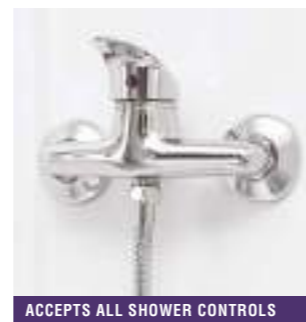

ACCEPTS ALL SHOWER CONTROLS

Fit Moonlight to your space.
Available in the following sizes.

	800	900	1100		900
800				900	
900					

Sliding door

Product codes

CA116A12GB 800 x 800
CA117A12GB 900 x 900
CA119A12GB 1100 x 800

CA118A12GB 900 x 900