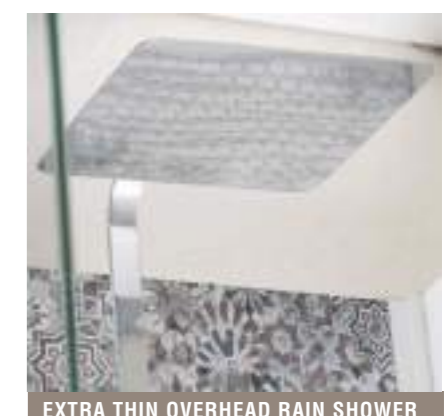

LOW LEVEL SHOWER TRAY

EXTRA THIN OVERHEAD RAIN SHOWER