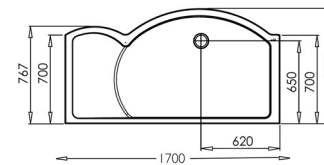

## FEATURES AND BENEFITS:

8mm glass ◆ Bright silver frame ◆ 25mm vertical adjustment ◆ Chrome top caps ◆ Tray Compatibility: Suitable for dedicated tray or straight to floor using Roman Shield Wetroom System ◆ Due to the nature of the product water integrity cannot be guaranteed - please consult your installer

The 1700mm Colossus presents a bath replacement enclosure, which occupies the same wall dimensions as a standard UK bath.

The 1600mm Colossus, which stands at 2000mm high incorporates a very practical towel rail. The 1600mm Colossus also has its own dedicated shower tray, which is available in matt white or matt grey and is approved for anti-slip properties. Whilst the 1450mm Colossus offers a luxurious curved Walk-in option in and around standard shower enclosure footprints.

Please note for full tray information and pricing please see page 126

1700 FC1L - Left Hand Low Level Tray

1600 V8GTL - Left Hand Low Level Tray

1450 FCT1L - Left Hand Low Level Tray

Code	Description	Tray Size (mm)	Fixed Panel (mm)	Height (mm)	Aperture (mm)	Adjustments (mm)	Tray Compatibility Code	Total Cost ex VAT	Total Cost inc VAT
V8C13S	Colossus	1700	1202	1950	478	25	FC1	£944.04	£1132.85
V8CG13S	Colossus + 1 Side Panel	1700	1202	1950	456	25	FC1	£1178.77	£1414.53
V8CGM13S	Colossus + Return Panel	1700	1202	1950	456	25	FC1	£1178.77	£1414.53
V8CGR13S	Colossus + 2 Side Panels	1700	1202	1950	456	25	FC1	£1413.49	£1696.19
V8GP13S	Curved Panel With Towel Rail	1600	775	2000	791	25	V8GT	£821.57	£985.89
V8GPA	Optional Side Panel	800	706	2000	762	25	V8GT	£245.58	£294.69
V8C213S	Colossus	1450	963	1950	475	25	FCT1	£821.57	£985.89
V8CG213S	Colossus + 1 Side Panel	1450	963	1950	442	25	FCT1	£1056.30	£1267.57
V8CGM213S	Colossus + Return Panel	1450	963	1950	442	25	FCT1	£1056.30	£1267.57
V8CGR213S	Colossus + 2 Side Panels	1450	963	1950	442	25	FCT1	£1291.03	£1549.23