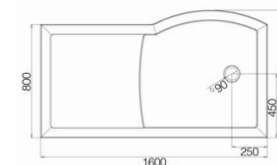

## FEATURES AND BENEFITS:

8mm glass ◆ Bright silver frame ◆ 25mm vertical adjustment ◆ Chrome top caps ◆ Tray Compatibility: Suitable for dedicated tray or straight to floor using Roman Shield Wetroom System ◆ Due to the nature of the product water integrity cannot be guaranteed - please consult your installer

The 1700mm Colossus presents a bath replacement enclosure, which occupies the same wall dimensions as a standard UK bath.

The 1600mm Colossus, which stands at 2000mm high incorporates a very practical towel rail. The 1600mm Colossus also has its own dedicated shower tray, which is available in matt white or matt grey and is approved for anti-slip properties. Whilst the 1450mm Colossus offers a luxurious curved Walk-in option in and around standard shower enclosure footprints.

Please note for full tray information and pricing please see page 126

1700 FC1L - Left Hand Low Level Tray

1600 V8GTL - Left Hand Low Level Tray

1450 FCT1L - Left Hand Low Level Tray

Code	Description	Tray Size (mm)	Fixed Panel (mm)	Height (mm)	Aperture (mm)	Adjustments (mm)	Tray Compatibility Code	Total Cost ex VAT	Total Cost inc VAT
V8C13S	Colossus	1700	1202	1950	478	25	FC1	£944.04	£1132.85
V8CG13S	Colossus + 1 Side Panel	1700	1202	1950	456	25	FC1	£1178.77	£1414.53
V8CGM13S	Colossus + Return Panel	1700	1202	1950	456	25	FC1	£1178.77	£1414.53
V8CGR13S	Colossus + 2 Side Panels	1700	1202	1950	456	25	FC1	£1413.49	£1696.19
V8GP13S	Curved Panel With Towel Rail	1600	775	2000	791	25	V8GT	£821.57	£985.89
V8GPA	Optional Side Panel	800	706	2000	762	25	V8GT	£245.58	£294.69
V8C213S	Colossus	1450	963	1950	475	25	FCT1	£821.57	£985.89
V8CG213S	Colossus + 1 Side Panel	1450	963	1950	442	25	FCT1	£1056.30	£1267.57
V8CGM213S	Colossus + Return Panel	1450	963	1950	442	25	FCT1	£1056.30	£1267.57
V8CGR213S	Colossus + 2 Side Panels	1450	963	1950	442	25	FCT1	£1291.03	£1549.23