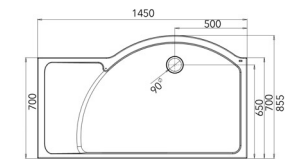

## FEATURES AND BENEFITS:

8mm glass ◆ Bright silver frame ◆ 25mm vertical adjustment ◆ Chrome top caps ◆ Tray Compatibility: Suitable for dedicated tray or straight to floor using Roman Shield Wetroom System ◆ Due to the nature of the product water integrity cannot be guaranteed - please consult your installer

The 1700mm Colossus presents a bath replacement enclosure, which occupies the same wall dimensions as a standard UK bath.

The 1600mm Colossus, which stands at 2000mm high incorporates a very practical towel rail. The 1600mm Colossus also has its own dedicated shower tray, which is available in matt white or matt grey and is approved for anti-slip properties. Whilst the 1450mm Colossus offers a luxurious curved Walk-in option in and around standard shower enclosure footprints.

Please note for full tray information and pricing please see page 126

1700 FC1L - Left Hand Low Level Tray

1600 V8GTL - Left Hand Low Level Tray

1450 FCT1L - Left Hand Low Level Tray

Code	Description	Tray Size (mm)	Fixed Panel (mm)	Height (mm)	Aperture (mm)	Adjustments (mm)	Tray Compatibility Code	Total Cost ex VAT	Total Cost inc VAT
V8C13S	Colossus	1700	1202	1950	478	25	FC1	£944.04	£1132.85
V8CG13S	Colossus + 1 Side Panel	1700	1202	1950	456	25	FC1	£1178.77	£1414.53
V8CGM13S	Colossus + Return Panel	1700	1202	1950	456	25	FC1	£1178.77	£1414.53
V8CGR13S	Colossus + 2 Side Panels	1700	1202	1950	456	25	FC1	£1413.49	£1696.19
V8GP13S	Curved Panel With Towel Rail	1600	775	2000	791	25	V8GT	£821.57	£985.89
V8GPA	Optional Side Panel	800	706	2000	762	25	V8GT	£245.58	£294.69
V8C213S	Colossus	1450	963	1950	475	25	FCT1	£821.57	£985.89
V8CG213S	Colossus + 1 Side Panel	1450	963	1950	442	25	FCT1	£1056.30	£1267.57
V8CGM213S	Colossus + Return Panel	1450	963	1950	442	25	FCT1	£1056.30	£1267.57
V8CGR213S	Colossus + 2 Side Panels	1450	963	1950	442	25	FCT1	£1291.03	£1549.23