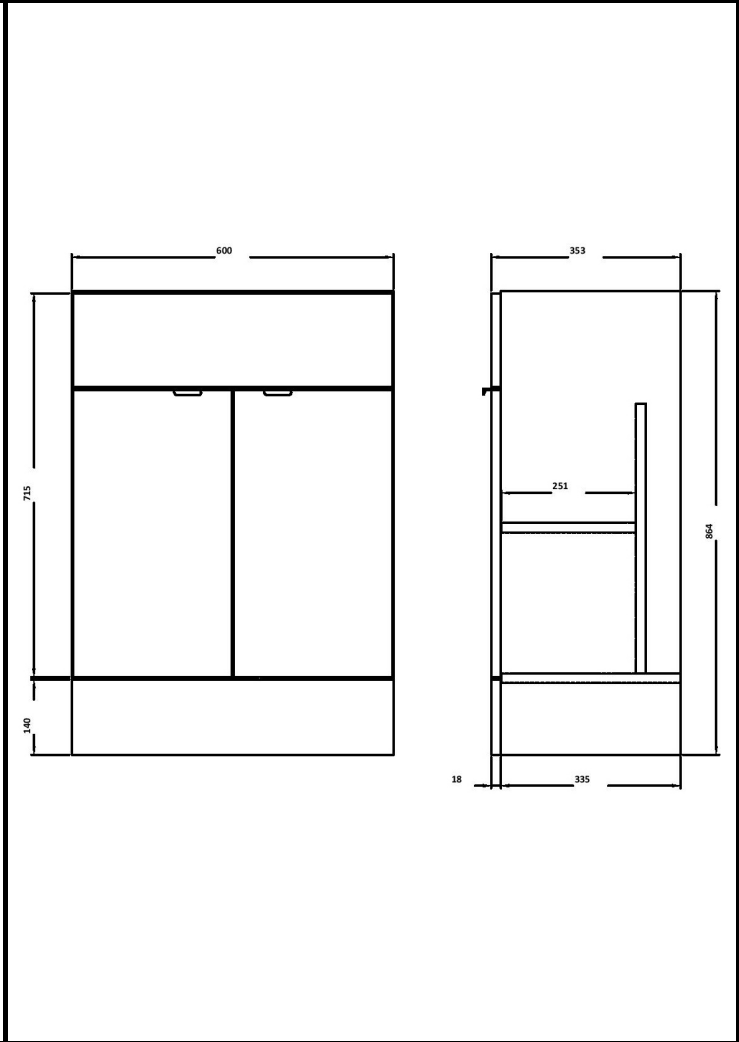

CUSTOMER DATA SHEET - FURNITURE

SALES CODE: OFF108	DESCRIPTION: 600 Vanity Unit (355mm Deep)
---------------------------	--

PRODUCT DIMENSIONS			
Height (mm)	Width (mm)	Depth (mm)	Nett Wgt Kg
864	600	355	20.7

PACKAGING DIMENSIONS			
Height (mm)	Width (mm)	Length (mm)	Gross Wgt Kg
375	620	900	20.7

PACKAGING DATA			
Box Colour	Brown Cardboard Box		
Box Qty	1	Label Colour	Not Applicable
Label Size	100 x 50	Label Qty	0

OUTER BOX DIMENSIONS (If Applicable)			
Height (mm)	Width (mm)	Depth (mm)	Gross Wgt Kg
Barcode	5055275817391		

PRODUCT DETAILS	
Country of Origin	United Kingdom
Fitting Instruction	Yes
Constr' Method	Cam & Wood Dowel
Cabinet Finish	MFC Painted Gloss
Cab Thickness (mm)	16
Drawer Included	No
No of Shelves	1
Hinge Inc'	Yes
Fixings Inc'	Yes
Handle Inc'	Yes
Handle Type	Wrapover