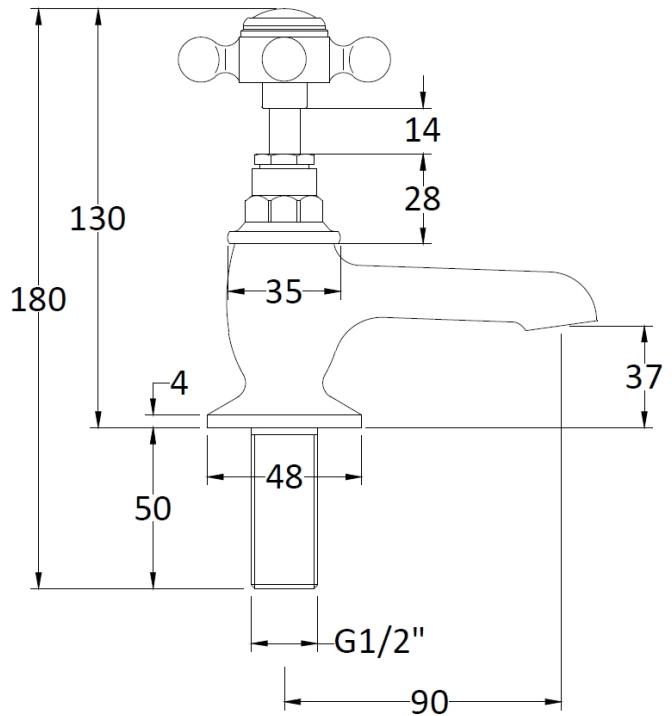

CUSTOMER DATA SHEET - BRASSWARE

SALES CODE: BC401HX

DESCRIPTION: Topaz Black Basin Taps

PRODUCT DIMENSIONS

Height (mm)	Width (mm)	Depth (mm)	Length (mm)	Nett Wgt Kg
141	66	119		1.2

PACKAGING DATA

Box Colour	White Cardboard Box		
Box Qty	1	Label Colour	White Label
Label Size	100 x 50	Label Qty	2

PACKAGING DIMENSIONS

Height (mm)	Width (mm)	Depth (mm)	Gross Wgt Kg
55	160	260	1.4

OUTER BOX DIMENSIONS (If Applicable)

Height (mm)	Width (mm)	Depth (mm)	Length (mm)	Gross Wgt Kg
300	270	500		21
Barcode	5055275867983			

PRODUCT DETAILS

Country of Origin	United Kingdom		
Fitting Instruction	Yes		
Product Material	Brass		
Control Type	Manual		
Waste Included	Waste Not Included		
WRAS Approval	No	Approval No.	N/A
Operating Pressure (bar)	0.1		
Valve/Cartridge Type	1/4 Turn Ceramic Disc		

Colour/Finish	Chrome									
Mount Type	Deck									
Waste Type	Not Applicable									
Flow Rates (Litres Per Min)	0.1 bar	4.3	0.5 bar	11	1 bar	15.8	2 bar	22.5	3 bar	27.5
Pipe Size	15 mm (1/2" Bsp)									
Pipe Centres	N/A									