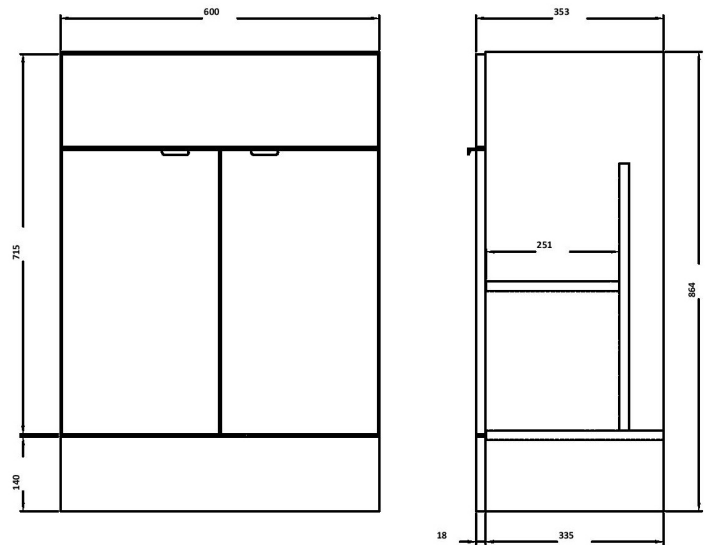

## CUSTOMER DATA SHEET - FURNITURE

SALES CODE: OFF608

DESCRIPTION: 600 Vanity Unit (355mm Deep)

### PRODUCT DIMENSIONS

Height (mm)	Width (mm)	Depth (mm)	Nett Wgt Kg
864	600	355	20.7

### PACKAGING DIMENSIONS

Height (mm)	Width (mm)	Length (mm)	Gross Wgt Kg
375	620	900	20.7

### PACKAGING DATA

Box Colour	Brown Cardboard Box		
Box Qty	1	Label Colour	White Label
Label Size	100 x 50	Label Qty	2