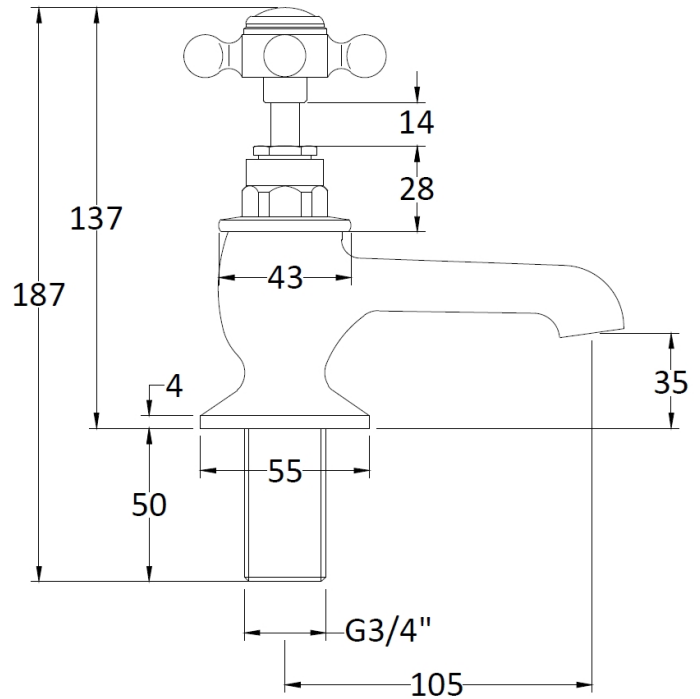

## CUSTOMER DATA SHEET - BRASSWARE

SALES CODE: BC302HX

DESCRIPTION: Topaz Bath Taps

### PRODUCT DIMENSIONS

Height (mm)	Width (mm)	Depth (mm)	Length (mm)	Nett Wgt Kg
				1.7

### PACKAGING DIMENSIONS

Height (mm)	Width (mm)	Depth (mm)	Gross Wgt Kg
55	160	260	1.9

### OUTER BOX DIMENSIONS (If Applicable)

Height (mm)	Width (mm)	Depth (mm)	Length (mm)	Gross Wgt Kg
Barcode	5055275830673			