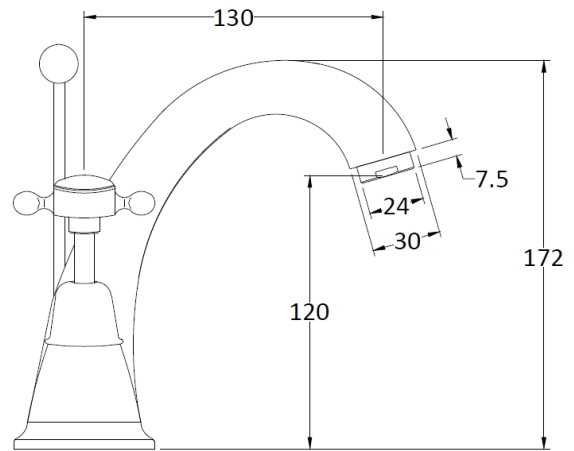

CUSTOMER DATA SHEET - BRASSWARE

SALES CODE: BC405DX

DESCRIPTION: Topaz Black Dome Mono Basin Mixer

PRODUCT DIMENSIONS

Height (mm)	Width (mm)	Depth (mm)	Length (mm)	Nett Wgt Kg
176	214	185		1.88

PACKAGING DIMENSIONS

Height (mm)	Width (mm)	Depth (mm)	Gross Wgt Kg
125	220	390	2.43

PACKAGING DATA

Box Colour	White Cardboard Box		
Box Qty	1	Label Colour	White Label
Label Size	100 x 50	Label Qty	1

OUTER BOX DIMENSIONS (If Applicable)

Height (mm)	Width (mm)	Depth (mm)	Length (mm)	Gross Wgt Kg
Barcode	5055275871409			

PRODUCT DETAILS

Country of Origin	United Kingdom		
Fitting Instruction	Yes		
Product Material	Brass		
Control Type	Manual		
Waste Included	Waste Included		
WRAS Approval	No	Approval No.	N/A
Operating Pressure (bar)	0.1		
Valve/Cartridge Type	1/4 Turn Ceramic Disc		

Colour/Finish	Chrome									
Mount Type	Deck									
Waste Type	Pop-Up									
Flow Rates (Litres Per Min)	0.1 bar	6.4	0.5 bar	16.2	1 bar	23.4	2 bar	33.5	3 bar	41
Pipe Size	15 mm (1/2" Bsp)									
Pipe Centres	N/A									