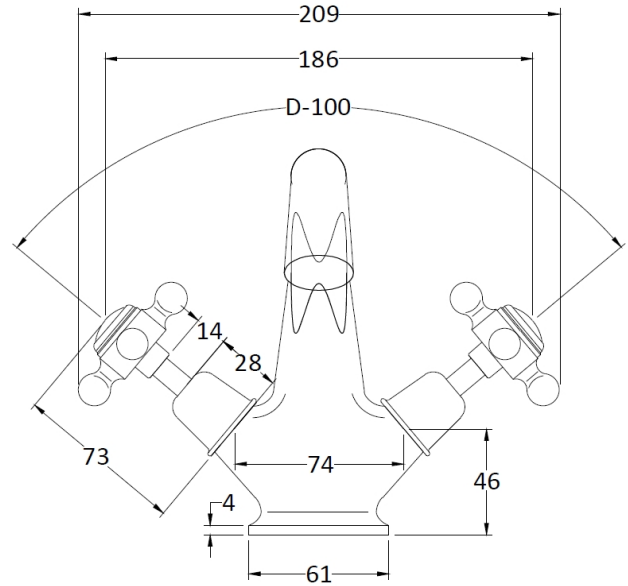

CUSTOMER DATA SHEET - BRASSWARE

SALES CODE: BC405DX

DESCRIPTION: Topaz Black Dome Mono Basin Mixer

PRODUCT DIMENSIONS

Height (mm)	Width (mm)	Depth (mm)	Length (mm)	Nett Wgt Kg
176	214	185		1.88

PACKAGING DIMENSIONS

Height (mm)	Width (mm)	Depth (mm)	Gross Wgt Kg
125	220	390	2.43

PACKAGING DATA

Box Colour	White Cardboard Box		
Box Qty	1	Label Colour	White Label
Label Size	100 x 50	Label Qty	1

OUTER BOX DIMENSIONS (If Applicable)

Height (mm)	Width (mm)	Depth (mm)	Length (mm)	Gross Wgt Kg
Barcode	5055275871409			

PRODUCT DETAILS

Country of Origin	United Kingdom		
Fitting Instruction	Yes		
Product Material	Brass		
Control Type	Manual		
Waste Included	Waste Included		
WRAS Approval	No	Approval No.	N/A
Operating Pressure (bar)	0.1		
Valve/Cartridge Type	1/4 Turn Ceramic Disc		

Colour/Finish	Chrome									
Mount Type	Deck									
Waste Type	Pop-Up									
Flow Rates (Litres Per Min)	0.1 bar	6.4	0.5 bar	16.2	1 bar	23.4	2 bar	33.5	3 bar	41
Pipe Size	15 mm (1/2" Bsp)									
Pipe Centres	N/A									