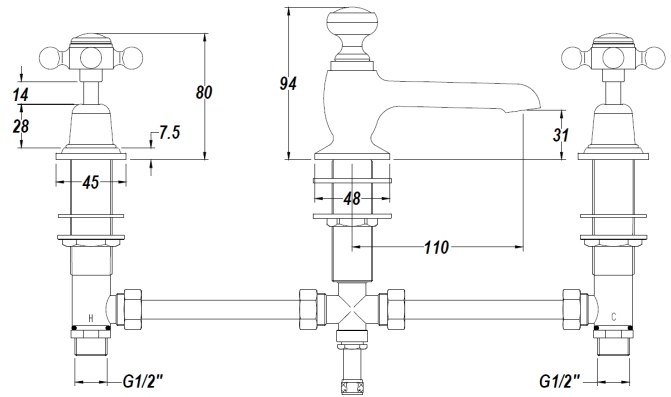

CUSTOMER DATA SHEET - BRASSWARE

SALES CODE: BC407DX

DESCRIPTION: Topaz Blk 3 T/H Basin Mixer W/ Popup Wst

PRODUCT DIMENSIONS

Height (mm)	Width (mm)	Depth (mm)	Length (mm)	Nett Wgt Kg
66	246	86		2.95

PACKAGING DIMENSIONS

Height (mm)	Width (mm)	Depth (mm)	Gross Wgt Kg
75	150	430	2.95

PACKAGING DATA

Box Colour	White Cardboard Box		
Box Qty	1	Label Colour	White Label
Label Size	100 x 50	Label Qty	1

OUTER BOX DIMENSIONS (If Applicable)

Height (mm)	Width (mm)	Depth (mm)	Length (mm)	Gross Wgt Kg
370	350	405		
Barcode	5055275871423			

PRODUCT DETAILS

Country of Origin	United Kingdom		
Fitting Instruction	Yes		
Product Material	Brass		
Control Type	Manual		
Waste Included	Waste Included		
WRAS Approval	No	Approval No.	N/A
Operating Pressure (bar)	0.1		
Valve/Cartridge Type	1/4 Turn Ceramic Disc		

Colour/Finish	Chrome									
Mount Type	Deck									
Waste Type	Pop-Up									
Flow Rates (Litres Per Min)	0.1 bar	5.6	0.5 bar	14	1 bar	20.2	2 bar	29	3 bar	35.4
Pipe Size	15 mm (1/2" Bsp)									
Pipe Centres	N/A									