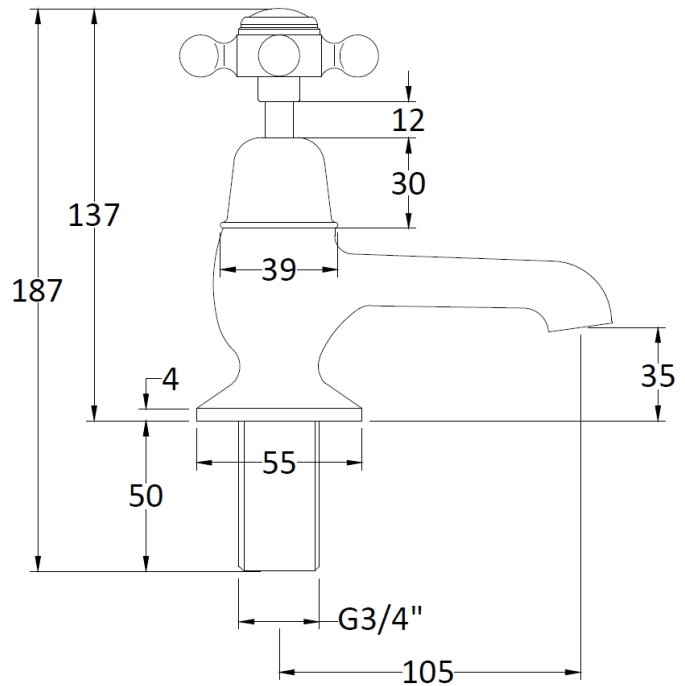

CUSTOMER DATA SHEET - BRASSWARE

SALES CODE: BC402DX

DESCRIPTION: Topaz Black Dome Bath Taps

PRODUCT DIMENSIONS

| Height (mm) | Width (mm) | Depth (mm) | Length (mm) | Nett Wgt Kg |
|-------------|------------|------------|-------------|-------------|
| 137 | 66 | 119 | | 1.89 |

PACKAGING DIMENSIONS

| Height (mm) | Width (mm) | Depth (mm) | Gross Wgt Kg |
|-------------|------------|------------|--------------|
| 55 | 160 | 260 | 1.89 |

PACKAGING DATA

| | | | |
|------------|---------------------|--------------|-------------|
| Box Colour | White Cardboard Box | | |
| Box Qty | 1 | Label Colour | White Label |
| Label Size | 100 x 50 | Label Qty | 1 |

OUTER BOX DIMENSIONS (If Applicable)

| Height (mm) | Width (mm) | Depth (mm) | Length (mm) | Gross Wgt Kg |
|-------------|---------------|------------|-------------|--------------|
| 300 | 270 | 500 | | |
| Barcode | 5055275871393 | | | |

| | | | | | | | | | | |
|-----------------------------|------------------|-----|---------|------|-------|------|-------|------|-------|------|
| Colour/Finish | Chrome | | | | | | | | | |
| Mount Type | Deck | | | | | | | | | |
| Waste Type | Not Applicable | | | | | | | | | |
| Flow Rates (Litres Per Min) | 0.1 bar | 8.4 | 0.5 bar | 21.3 | 1 bar | 30.7 | 2 bar | 43.7 | 3 bar | 46.8 |
| Pipe Size | 22 mm (3/4" Bsp) | | | | | | | | | |
| Pipe Centres | N/A | | | | | | | | | |