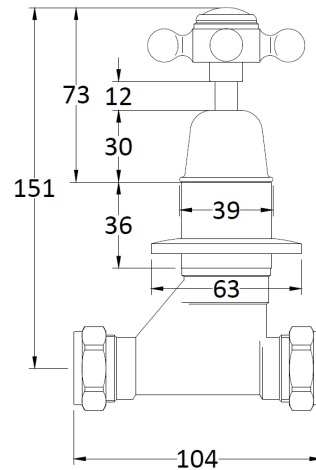

CUSTOMER DATA SHEET - BRASSWARE

SALES CODE: BC409DX

DESCRIPTION: Topaz Black W/H Bath Spout & Stop Taps

PRODUCT DIMENSIONS

Height (mm)	Width (mm)	Depth (mm)	Length (mm)	Nett Wgt Kg
182	181	66		2.5

PACKAGING DIMENSIONS

Height (mm)	Width (mm)	Depth (mm)	Gross Wgt Kg
85	185	270	2.5

PACKAGING DATA

Box Colour	White Cardboard Box		
Box Qty	1	Label Colour	White Label
Label Size	100 x 50	Label Qty	1

OUTER BOX DIMENSIONS (If Applicable)

Height (mm)	Width (mm)	Depth (mm)	Length (mm)	Gross Wgt Kg
400	280	560		
Barcode	5055275871416			

PRODUCT DETAILS

Country of Origin	United Kingdom		
Fitting Instruction	Yes		
Product Material	Brass		
Control Type	Manual		
Waste Included	Waste Not Included		
WRAS Approval	No	Approval No.	N/A
Operating Pressure (bar)	0.1		
Valve/Cartridge Type	1/4 Turn Ceramic Disc		

Colour/Finish	Chrome									
Mount Type	Deck									
Waste Type	Not Applicable									
Flow Rates (Litres Per Min)	0.1 bar	9.6	0.5 bar	20	1 bar	28	2 bar	39.5	3 bar	46.8
Pipe Size	22 mm (3/4" Bsp)									
Pipe Centres	N/A									