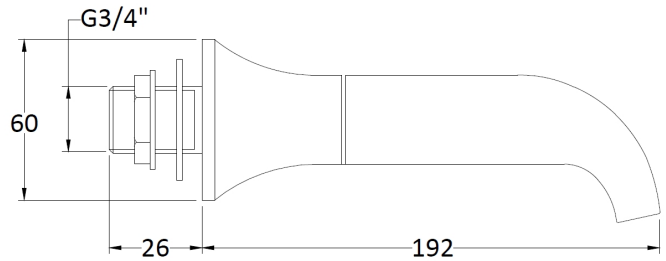

CUSTOMER DATA SHEET - BRASSWARE

SALES CODE: BC409DX

DESCRIPTION: Topaz Black W/H Bath Spout & Stop Taps

PRODUCT DIMENSIONS

Height (mm)	Width (mm)	Depth (mm)	Length (mm)	Nett Wgt Kg
182	181	66		2.5

PACKAGING DIMENSIONS

Height (mm)	Width (mm)	Depth (mm)	Gross Wgt Kg
85	185	270	2.5

PACKAGING DATA

Box Colour	White Cardboard Box		
Box Qty	1	Label Colour	White Label
Label Size	100 x 50	Label Qty	1

OUTER BOX DIMENSIONS (If Applicable)

Height (mm)	Width (mm)	Depth (mm)	Length (mm)	Gross Wgt Kg
400	280	560		
Barcode	5055275871416			

PRODUCT DETAILS

Country of Origin	United Kingdom		
Fitting Instruction	Yes		
Product Material	Brass		
Control Type	Manual		
Waste Included	Waste Not Included		
WRAS Approval	No	Approval No.	N/A
Operating Pressure (bar)	0.1		
Valve/Cartridge Type	1/4 Turn Ceramic Disc		

Colour/Finish	Chrome									
Mount Type	Deck									
Waste Type	Not Applicable									
Flow Rates (Litres Per Min)	0.1 bar	9.6	0.5 bar	20	1 bar	28	2 bar	39.5	3 bar	46.8
Pipe Size	22 mm (3/4" Bsp)									
Pipe Centres	N/A									