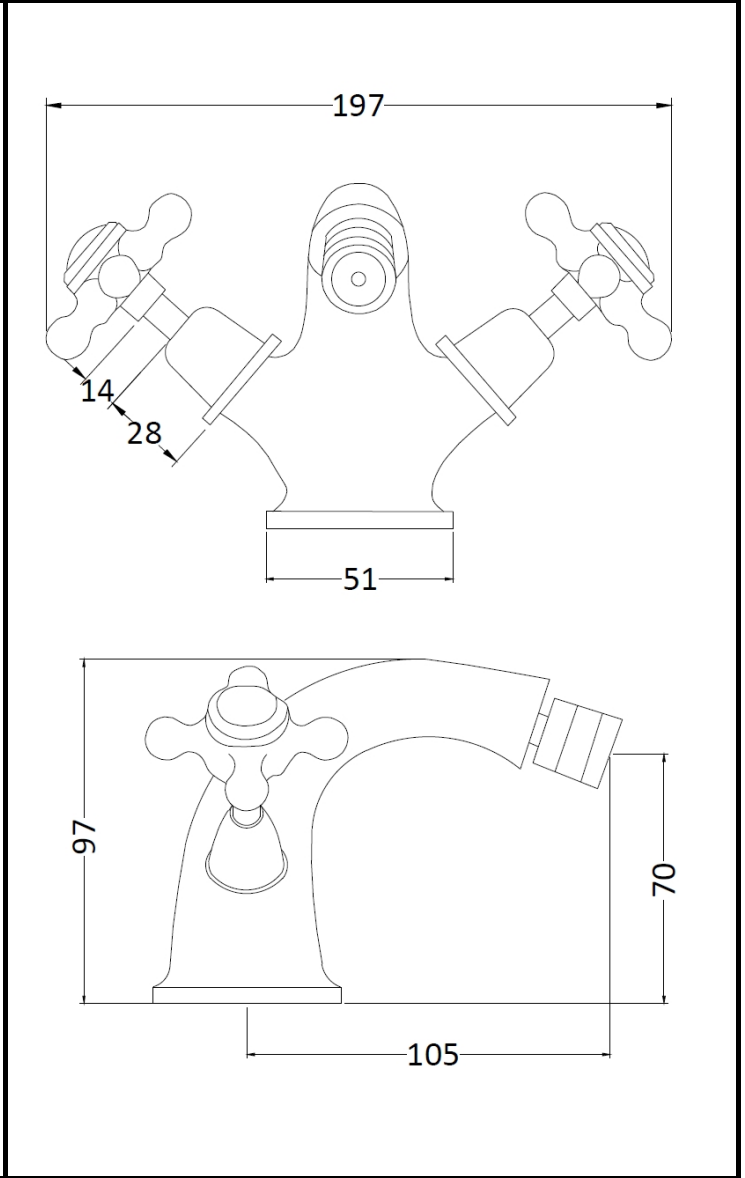

CUSTOMER DATA SHEET - BRASSWARE

SALES CODE: BC406DX

DESCRIPTION: Topaz Mono Bidet Mixer

PRODUCT DIMENSIONS

Height (mm)	Width (mm)	Depth (mm)	Length (mm)	Nett Wgt Kg
97	197	130		2.2

PACKAGING DIMENSIONS

Height (mm)	Width (mm)	Depth (mm)	Gross Wgt Kg
120	195	190	2.4

PACKAGING DATA

Box Colour	White Cardboard Box		
Box Qty	1	Label Colour	White Label
Label Size	100 x 50	Label Qty	2

OUTER BOX DIMENSIONS (If Applicable)

Height (mm)	Width (mm)	Depth (mm)	Length (mm)	Gross Wgt Kg
395	550	320		13
Barcode	5055275894637			

PRODUCT DETAILS

Country of Origin	China		
Fitting Instruction	Yes		
Product Material	Brass		
Control Type	Manual		
Waste Included	Waste Included		
WRAS Approval	No	Approval No.	N/A
Operating Pressure (bar)	0.1		
Valve/Cartridge Type	Screw Down		

Colour/Finish	Chrome									
Mount Type	Deck									
Waste Type	Pop-Up									
Flow Rates (Litres Per Min)	0.1 bar	5	0.5 bar	16	1 bar	24	2 bar	33	3 bar	38
Pipe Size	15 mm (1/2" Bsp)									
Pipe Centres	N/A									