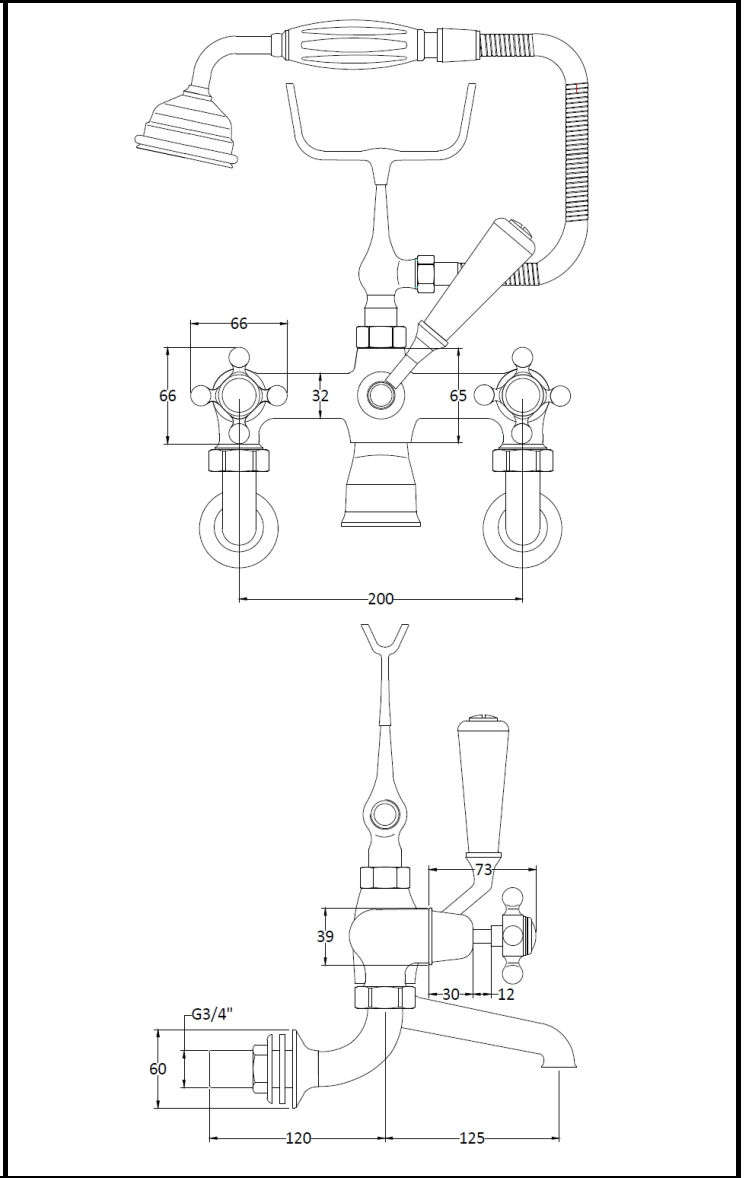

## CUSTOMER DATA SHEET - BRASSWARE

SALES CODE: BC404DXWM

DESCRIPTION: Wall Mounted Bath Shower Mixer

### PRODUCT DIMENSIONS

Height (mm)	Width (mm)	Depth (mm)	Length (mm)	Nett Wgt Kg
320	350	155		4.7

### PRODUCT DETAILS

Country of Origin	United Kingdom		
Fitting Instruction	Yes		
Product Material	Brass		
Control Type	Manual		
Waste Included	Waste Not Included		
WRAS Approval	No	Approval No.	N/A
Operating Pressure (bar)	0.2		
Valve/Cartridge Type	1/4 Turn Ceramic Disc		

Colour/Finish	Chrome									
Mount Type	Wall									
Waste Type	Not Applicable									
Flow Rates (Litres Per Min)	0.1 bar	10.6	0.5 bar	28.6	1 bar	41.4	2 bar	59	3 bar	72.8
Pipe Size	22 mm (3/4" Bsp)									
Pipe Centres	N/A									