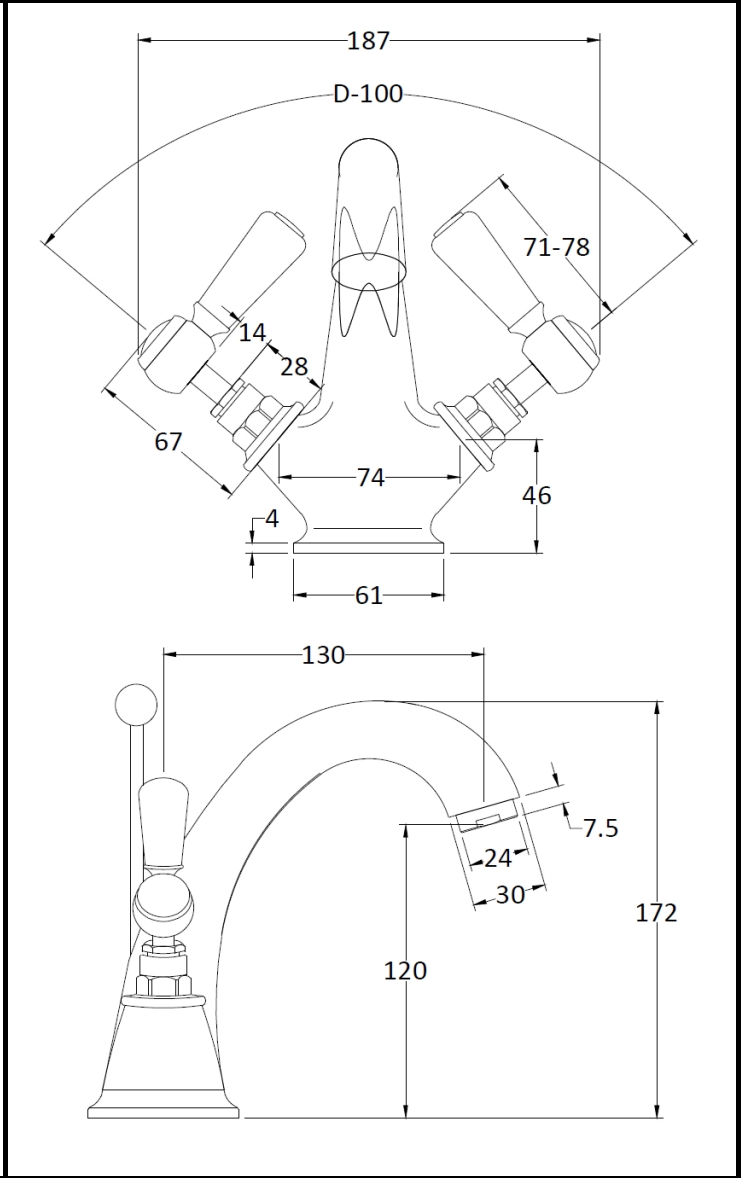

### PRODUCT DIMENSIONS

Height (mm)	Width (mm)	Depth (mm)	Length (mm)	Nett Wgt Kg
176	214	158		2.2

### PACKAGING DIMENSIONS

Height (mm)	Width (mm)	Depth (mm)	Gross Wgt Kg
125	220	390	2.4

### OUTER BOX DIMENSIONS (If Applicable)

Height (mm)	Width (mm)	Depth (mm)	Length (mm)	Gross Wgt Kg
Barcode	5055275871522			

Colour/Finish	Chrome									
Mount Type	Deck									
Waste Type	Pop-Up									
Flow Rates (Litres Per Min)	0.1 bar	6.4	0.5 bar	16.2	1 bar	23.4	2 bar	33.5	3 bar	41
Pipe Size	15 mm (1/2" Bsp)									
Pipe Centres	N/A									