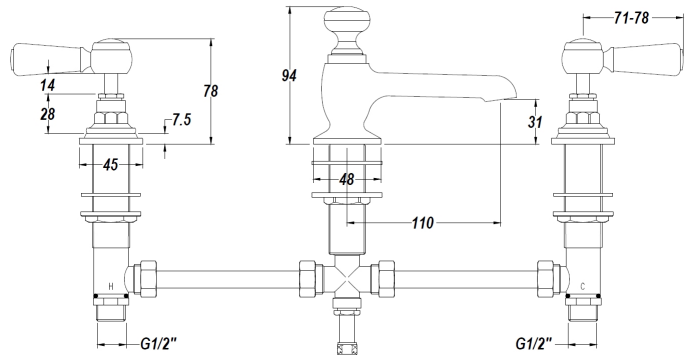

CUSTOMER DATA SHEET - BRASSWARE

SALES CODE: BC407HL

DESCRIPTION: Topaz Black Hex Lever 3Th Basin Mixer

PRODUCT DIMENSIONS

Height (mm)	Width (mm)	Depth (mm)	Length (mm)	Nett Wgt Kg
75	246	86		2.8

PACKAGING DIMENSIONS

Height (mm)	Width (mm)	Depth (mm)	Gross Wgt Kg
75	150	430	3

PACKAGING DATA

Box Colour	White Cardboard Box		
Box Qty	1	Label Colour	White Label
Label Size	100 x 50	Label Qty	1

OUTER BOX DIMENSIONS (If Applicable)

Height (mm)	Width (mm)	Depth (mm)	Length (mm)	Gross Wgt Kg
495	555	290		
Barcode	5055275871546			

PRODUCT DETAILS

Country of Origin	United Kingdom		
Fitting Instruction	Yes		
Product Material	Brass		
Control Type	Manual		
Waste Included	Waste Included		
WRAS Approval	No	Approval No.	N/A
Operating Pressure (bar)	0.1		
Valve/Cartridge Type	1/4 Turn Ceramic Disc		

Colour/Finish	Chrome									
Mount Type	Deck									
Waste Type	Pop-Up									
Flow Rates (Litres Per Min)	0.1 bar	5.6	0.5 bar	14	1 bar	20.2	2 bar	29	3 bar	35.4
Pipe Size	15 mm (1/2" Bsp)									
Pipe Centres	N/A									