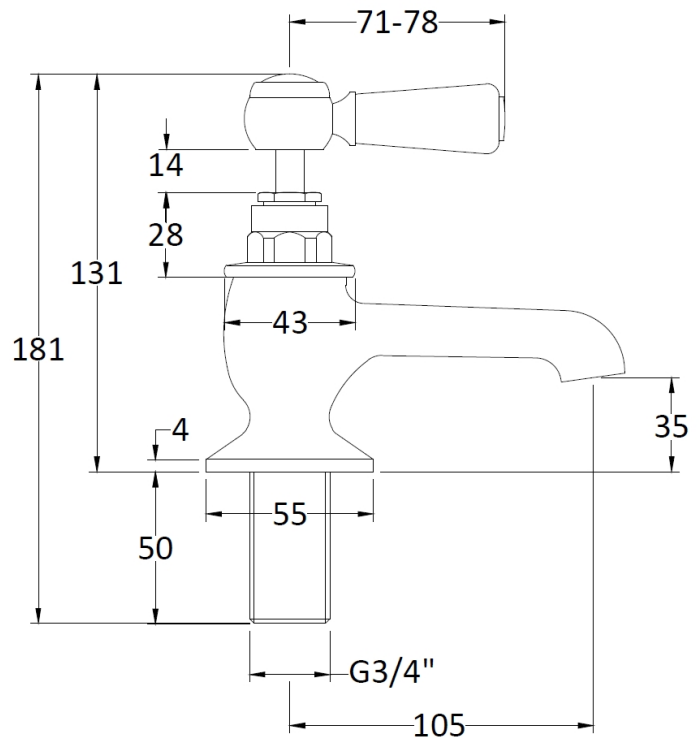

CUSTOMER DATA SHEET - BRASSWARE

SALES CODE: BC302HL

DESCRIPTION: Topaz Lever Bath Taps

PRODUCT DIMENSIONS

Height (mm)	Width (mm)	Depth (mm)	Length (mm)	Nett Wgt Kg
141	66	138		1.7

PACKAGING DIMENSIONS

Height (mm)	Width (mm)	Depth (mm)	Gross Wgt Kg
55	160	260	1.9

PACKAGING DATA

Box Colour	White Cardboard Box		
Box Qty	1	Label Colour	White Label
Label Size	100 x 50	Label Qty	1

OUTER BOX DIMENSIONS (If Applicable)

Height (mm)	Width (mm)	Depth (mm)	Length (mm)	Gross Wgt Kg
360	495	280		
Barcode	5055275871454			

PRODUCT DETAILS

Country of Origin	United Kingdom		
Fitting Instruction	Yes		
Product Material	Brass		
Control Type	Manual		
Waste Included	Waste Not Included		
WRAS Approval	No	Approval No.	N/A
Operating Pressure (bar)	0.1		
Valve/Cartridge Type	1/4 Turn Ceramic Disc		

Colour/Finish	Chrome									
Mount Type	Deck									
Waste Type	Not Applicable									
Flow Rates (Litres Per Min)	0.1 bar	8.4	0.5 bar	21.3	1 bar	30.7	2 bar	43.7	3 bar	46.8
Pipe Size	22 mm (3/4" Bsp)									
Pipe Centres	N/A									