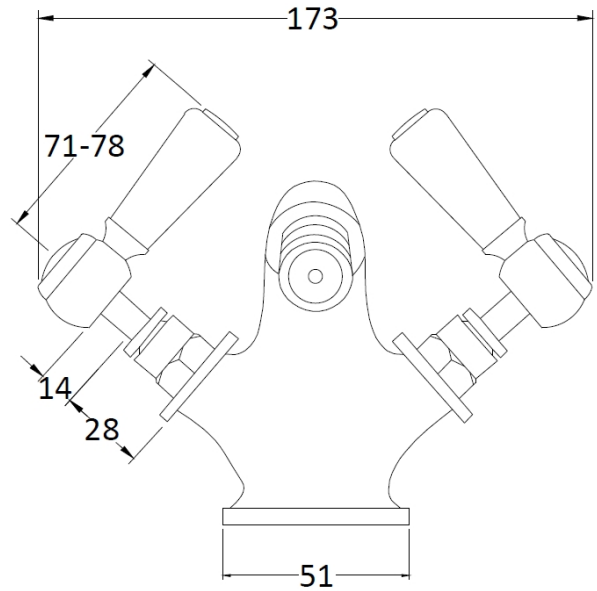

CUSTOMER DATA SHEET - BRASSWARE

SALES CODE: BC406HL

DESCRIPTION: Topaz Lever Mono Bidet Mixer

PRODUCT DIMENSIONS

Height (mm)	Width (mm)	Depth (mm)	Length (mm)	Nett Wgt Kg
130	173	130		2.2

PACKAGING DIMENSIONS

Height (mm)	Width (mm)	Depth (mm)	Gross Wgt Kg
120	195	190	2.4

PACKAGING DATA

Box Colour	White Cardboard Box		
Box Qty	1	Label Colour	White Label
Label Size	100 x 50	Label Qty	2

OUTER BOX DIMENSIONS (If Applicable)

Height (mm)	Width (mm)	Depth (mm)	Length (mm)	Gross Wgt Kg
395	550	320		13
Barcode	5055275894644			

PRODUCT DETAILS

Country of Origin	China		
Fitting Instruction	Yes		
Product Material	Brass		
Control Type	Manual		
Waste Included	Waste Included		
WRAS Approval	No	Approval No.	N/A
Operating Pressure (bar)	0.1		
Valve/Cartridge Type	Screw Down		

Colour/Finish	Chrome			
Mount Type	Deck			
Waste Type	Pop-Up			
Flow Rates (Litres Per Min)	0.1 bar	5	0.5 bar	16 1 bar 24 2 bar 33 3 bar 38
Pipe Size	15 mm (1/2" Bsp)			
Pipe Centres	N/A			