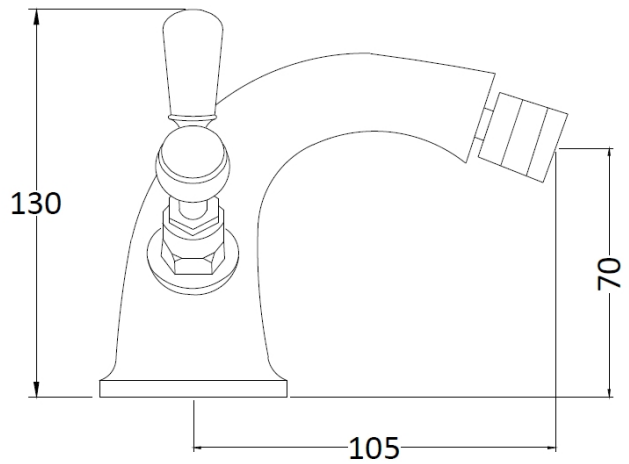

CUSTOMER DATA SHEET - BRASSWARE

SALES CODE: BC406HL

DESCRIPTION: Topaz Lever Mono Bidet Mixer

PRODUCT DIMENSIONS

Height (mm)	Width (mm)	Depth (mm)	Length (mm)	Nett Wgt Kg
130	173	130		2.2

PACKAGING DIMENSIONS

Height (mm)	Width (mm)	Depth (mm)	Gross Wgt Kg
120	195	190	2.4

PACKAGING DATA

Box Colour	White Cardboard Box		
Box Qty	1	Label Colour	White Label
Label Size	100 x 50	Label Qty	2

OUTER BOX DIMENSIONS (If Applicable)

Height (mm)	Width (mm)	Depth (mm)	Length (mm)	Gross Wgt Kg
395	550	320		13
Barcode	5055275894644			

PRODUCT DETAILS

Country of Origin	China		
Fitting Instruction	Yes		
Product Material	Brass		
Control Type	Manual		
Waste Included	Waste Included		
WRAS Approval	No	Approval No.	N/A
Operating Pressure (bar)	0.1		
Valve/Cartridge Type	Screw Down		

Colour/Finish	Chrome			
Mount Type	Deck			
Waste Type	Pop-Up			
Flow Rates (Litres Per Min)	0.1 bar	5	0.5 bar	16 1 bar 24 2 bar 33 3 bar 38
Pipe Size	15 mm (1/2" Bsp)			
Pipe Centres	N/A			