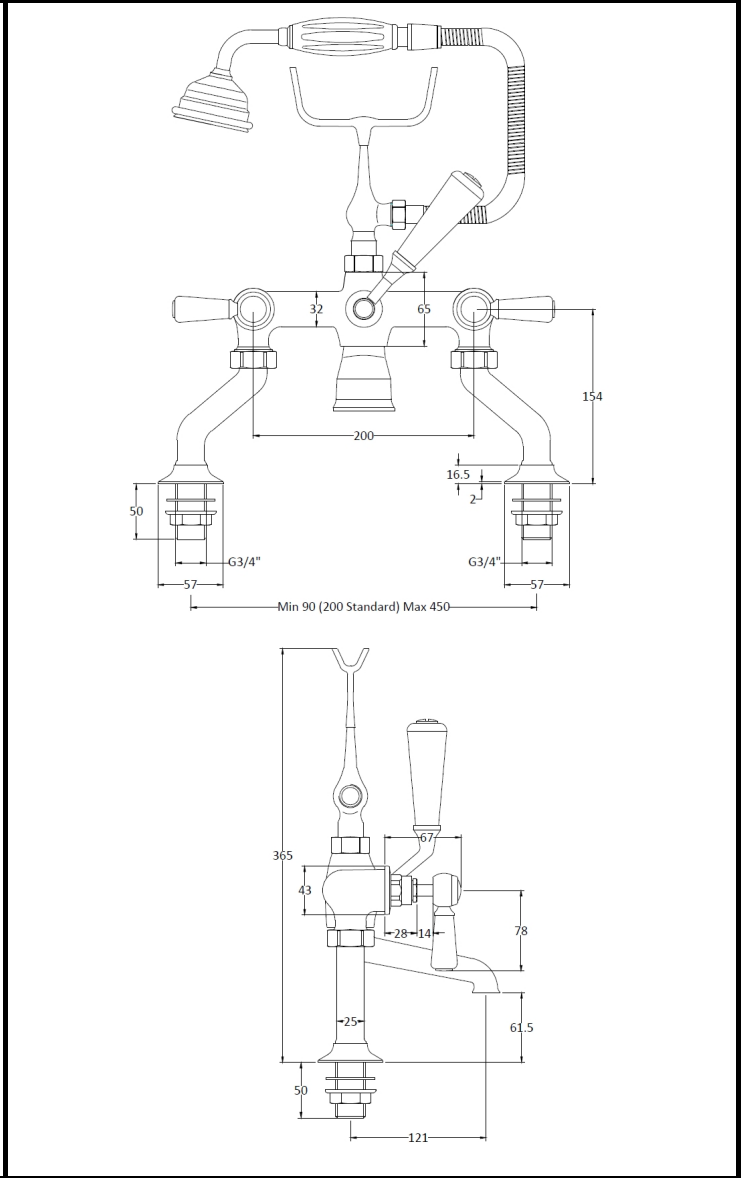

## CUSTOMER DATA SHEET - BRASSWARE

SALES CODE: BC404HL

DESCRIPTION: Topaz Black Hex Lever Bath Shower Mixer

### PRODUCT DIMENSIONS

Height (mm)	Width (mm)	Depth (mm)	Length (mm)	Nett Wgt Kg
320	350	155		4.7

### PRODUCT DETAILS

Country of Origin	United Kingdom		
Fitting Instruction	Yes		
Product Material	Brass		
Control Type	Manual		
Waste Included	Waste Not Included		
WRAS Approval	No	Approval No.	N/A
Operating Pressure (bar)	0.2		
Valve/Cartridge Type	1/4 Turn Ceramic Disc		

Colour/Finish	Chrome									
Mount Type	Deck									
Waste Type	Not Applicable									
Flow Rates (Litres Per Min)	0.1 bar	10.6	0.5 bar	28.6	1 bar	41.4	2 bar	59	3 bar	72.8
Pipe Size	22 mm (3/4" Bsp)									
Pipe Centres	N/A									