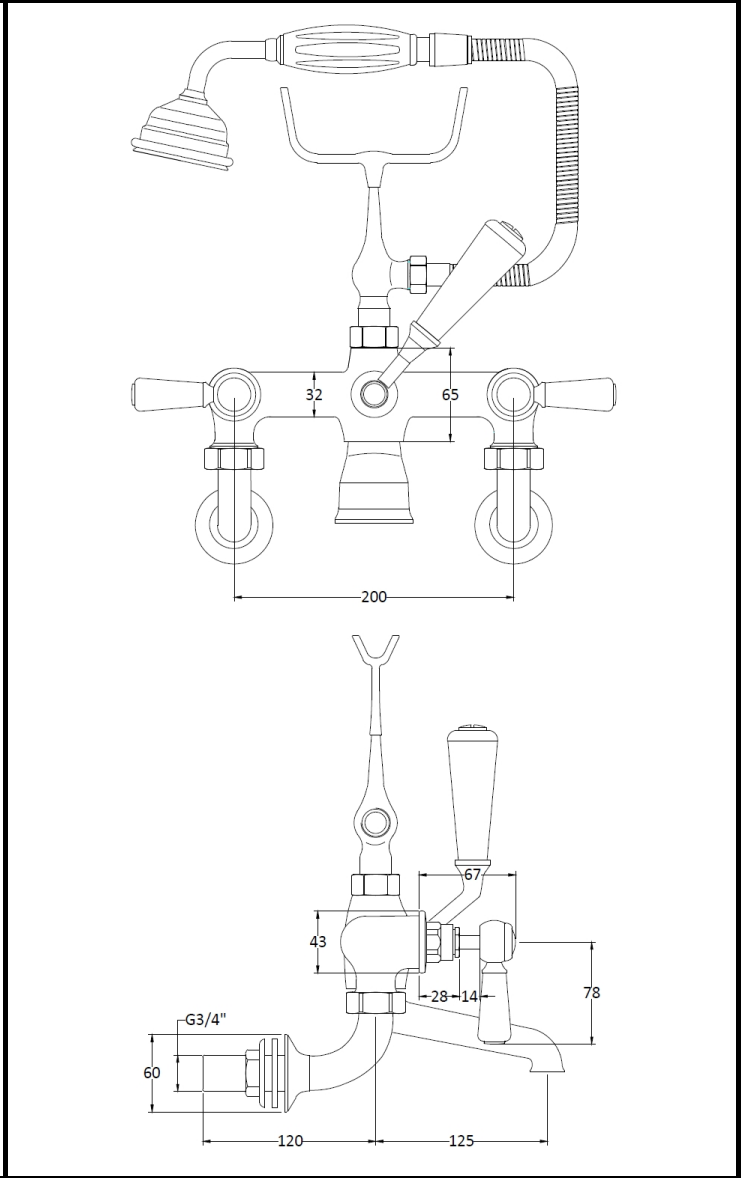

CUSTOMER DATA SHEET - BRASSWARE

SALES CODE: BC404HLWM

DESCRIPTION: Wall Mounted Bath Shower Mixer

PRODUCT DIMENSIONS

Height (mm)	Width (mm)	Depth (mm)	Length (mm)	Nett Wgt Kg
320	350	155		4.7

PACKAGING DATA

Box Colour	White Cardboard Box		
Box Qty	1	Label Colour	White Label
Label Size	100 x 50	Label Qty	1

PACKAGING DIMENSIONS

Height (mm)	Width (mm)	Depth (mm)	Gross Wgt Kg
150	232	330	4.9

OUTER BOX DIMENSIONS (If Applicable)

Height (mm)	Width (mm)	Depth (mm)	Length (mm)	Gross Wgt Kg
330	520	360		
Barcode	5055275895665			

PRODUCT DETAILS

Country of Origin	United Kingdom		
Fitting Instruction	Yes		
Product Material	Brass		
Control Type	Manual		
Waste Included	Waste Not Included		
WRAS Approval	No	Approval No.	N/A
Operating Pressure (bar)	0.2		
Valve/Cartridge Type	1/4 Turn Ceramic Disc		

Colour/Finish	Chrome									
Mount Type	Wall									
Waste Type	Not Applicable									
Flow Rates (Litres Per Min)	0.1 bar	10.6	0.5 bar	28.6	1 bar	41.4	2 bar	59	3 bar	72.8
Pipe Size	22 mm (3/4" Bsp)									
Pipe Centres	N/A									