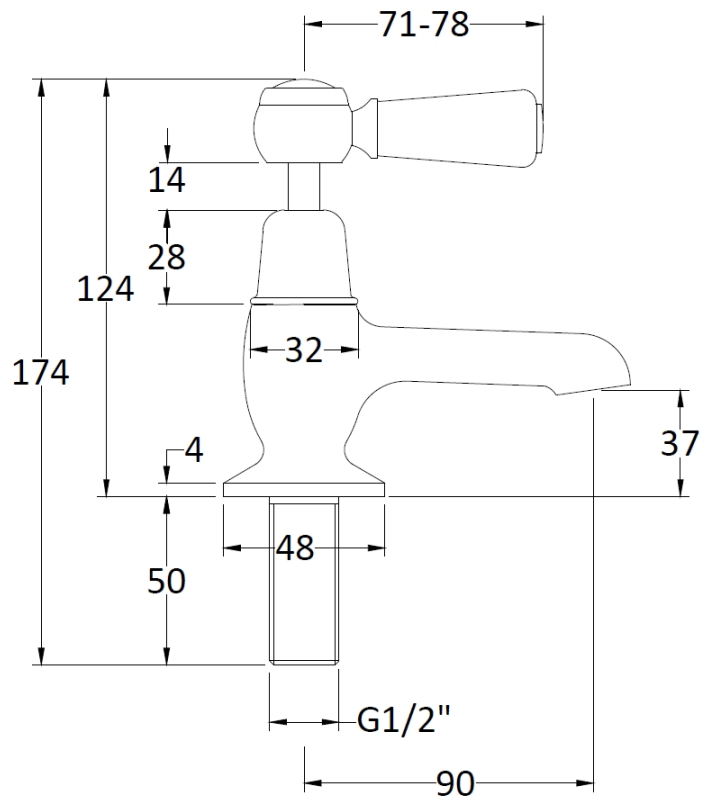

CUSTOMER DATA SHEET - BRASSWARE

SALES CODE: BC401DL

DESCRIPTION: Topaz Black Lever Basin Taps

PRODUCT DIMENSIONS

Height (mm)	Width (mm)	Depth (mm)	Length (mm)	Nett Wgt Kg
122	66	119		1.2

PACKAGING DIMENSIONS

Height (mm)	Width (mm)	Depth (mm)	Gross Wgt Kg
55	160	260	1.4

PACKAGING DATA

Box Colour	White Cardboard Box		
Box Qty	1	Label Colour	White Label
Label Size	100 x 50	Label Qty	1

OUTER BOX DIMENSIONS (If Applicable)

Height (mm)	Width (mm)	Depth (mm)	Length (mm)	Gross Wgt Kg
Barcode	5055275867990			

PRODUCT DETAILS

Country of Origin	United Kingdom		
Fitting Instruction	Yes		
Product Material	Brass		
Control Type	Manual		
Waste Included	Waste Not Included		
WRAS Approval	No	Approval No.	N/A
Operating Pressure (bar)	0.1		
Valve/Cartridge Type	1/4 Turn Ceramic Disc		

Colour/Finish	Chrome									
Mount Type	Deck									
Waste Type	Not Applicable									
Flow Rates (Litres Per Min)	0.1 bar	4.3	0.5 bar	11	1 bar	15.8	2 bar	22.5	3 bar	27.5
Pipe Size	15 mm (1/2" Bsp)									
Pipe Centres	N/A									