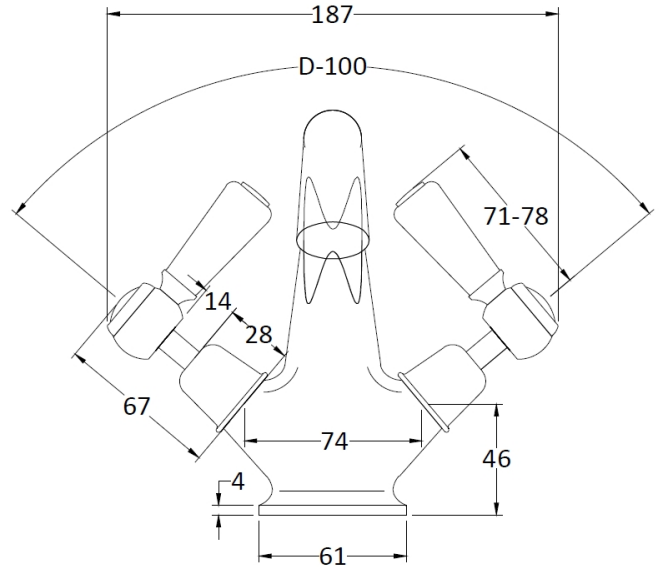

### PRODUCT DIMENSIONS

Height (mm)	Width (mm)	Depth (mm)	Length (mm)	Nett Wgt Kg
176	214	158		2.2

### PACKAGING DIMENSIONS

Height (mm)	Width (mm)	Depth (mm)	Gross Wgt Kg
125	220	390	2.4

### OUTER BOX DIMENSIONS (If Applicable)

Height (mm)	Width (mm)	Depth (mm)	Length (mm)	Gross Wgt Kg
Barcode	5055275830819			

Colour/Finish	Chrome
Mount Type	Deck
Waste Type	Pop-Up
Flow Rates (Litres Per Min)	0.1 bar 6.4 0.5 bar 16.2 1 bar 23.4 2 bar 33.5 3 bar 41
Pipe Size	15 mm (1/2" Bsp)
Pipe Centres	N/A