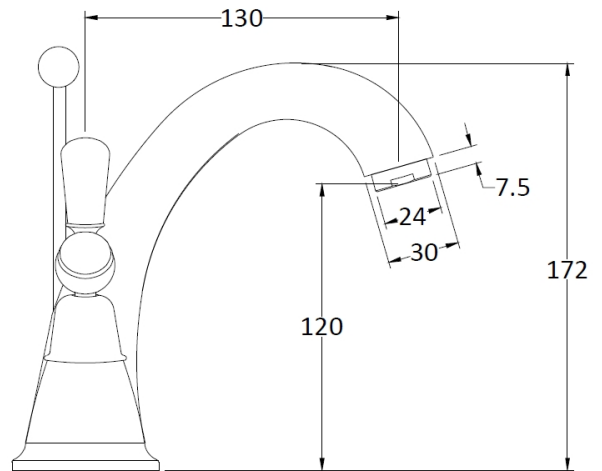

## CUSTOMER DATA SHEET - BRASSWARE

SALES CODE: BC305DL

DESCRIPTION: Topaz Lever Mono Basin Mixer

### PRODUCT DIMENSIONS

Height (mm)	Width (mm)	Depth (mm)	Length (mm)	Nett Wgt Kg
176	214	158		2.2

### PACKAGING DIMENSIONS

Height (mm)	Width (mm)	Depth (mm)	Gross Wgt Kg
125	220	390	2.4

### OUTER BOX DIMENSIONS (If Applicable)

Height (mm)	Width (mm)	Depth (mm)	Length (mm)	Gross Wgt Kg
Barcode	5055275830819			