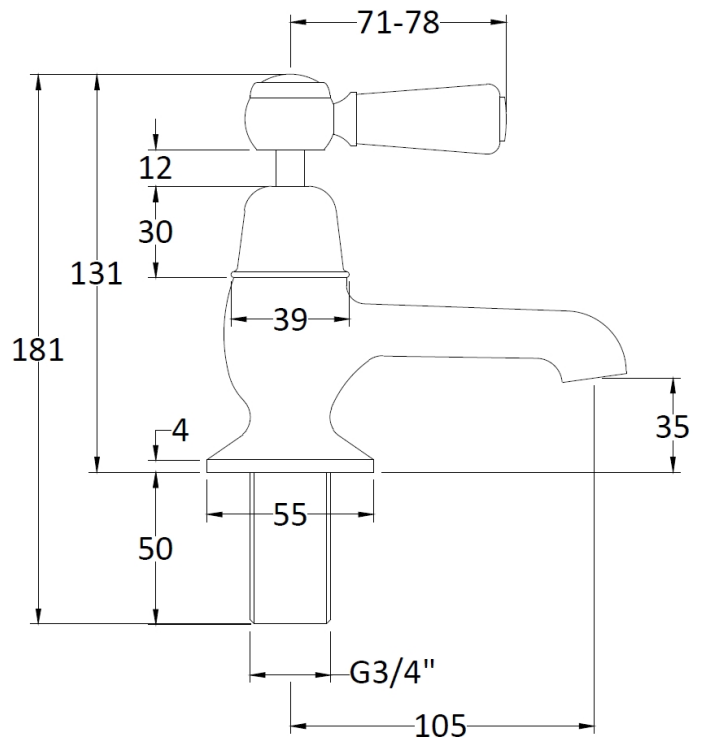

CUSTOMER DATA SHEET - BRASSWARE

SALES CODE: BC302DL

DESCRIPTION: Topaz Lever Bath Taps

PRODUCT DIMENSIONS

Height (mm)	Width (mm)	Depth (mm)	Length (mm)	Nett Wgt Kg
141	66	138		1.7

PACKAGING DIMENSIONS

Height (mm)	Width (mm)	Depth (mm)	Gross Wgt Kg
55	160	260	1.9

PACKAGING DATA

Box Colour	White Cardboard Box		
Box Qty	1	Label Colour	White Label
Label Size	100 x 50	Label Qty	1

OUTER BOX DIMENSIONS (If Applicable)

Height (mm)	Width (mm)	Depth (mm)	Length (mm)	Gross Wgt Kg
360	495	280		
Barcode	5055275830796			

PRODUCT DETAILS

Country of Origin	
Fitting Instruction	Yes
Product Material	Brass
Control Type	Manual
Waste Included	Waste Not Included
WRAS Approval	No Approval No. N/A
Operating Pressure (bar)	0.1
Valve/Cartridge Type	1/4 Turn Ceramic Disc

Colour/Finish	Chrome
Mount Type	Deck
Waste Type	Not Applicable
Flow Rates (Litres Per Min)	0.1 bar 8.4 0.5 bar 21.3 1 bar 30.7 2 bar 43.7 3 bar 46.8
Pipe Size	22 mm (3/4" Bsp)
Pipe Centres	N/A