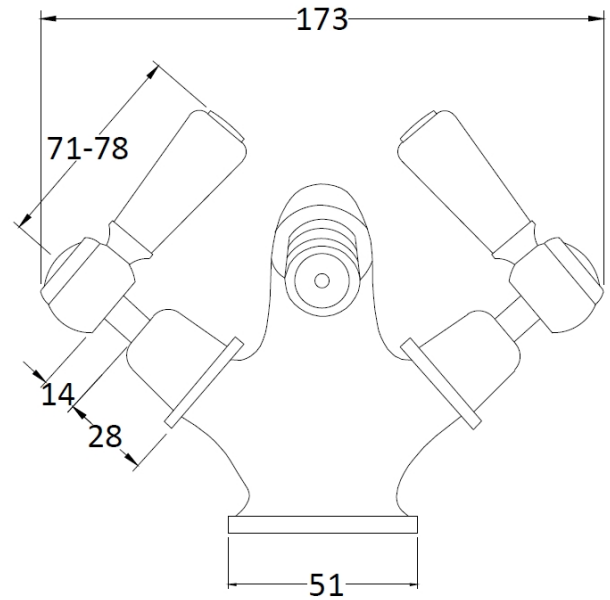

CUSTOMER DATA SHEET - BRASSWARE

SALES CODE: BC406DL

DESCRIPTION: Topaz Lever Mono Bidet Mixer

PRODUCT DIMENSIONS

Height (mm)	Width (mm)	Depth (mm)	Length (mm)	Nett Wgt Kg
130	173	130		2.2

PACKAGING DIMENSIONS

Height (mm)	Width (mm)	Depth (mm)	Gross Wgt Kg
120	195	190	2.4

PACKAGING DATA

Box Colour	White Cardboard Box		
Box Qty	1	Label Colour	White Label
Label Size	100 x 50	Label Qty	2

OUTER BOX DIMENSIONS (If Applicable)

Height (mm)	Width (mm)	Depth (mm)	Length (mm)	Gross Wgt Kg
395	550	320		13
Barcode	5055275894620			

PRODUCT DETAILS

Country of Origin	China		
Fitting Instruction	Yes		
Product Material	Brass		
Control Type	Manual		
Waste Included	Waste Included		
WRAS Approval	No	Approval No.	N/A
Operating Pressure (bar)	0.1		
Valve/Cartridge Type	Screw Down		

Colour/Finish	Chrome									
Mount Type	Deck									
Waste Type	Pop-Up									
Flow Rates (Litres Per Min)	0.1 bar	5	0.5 bar	16	1 bar	24	2 bar	33	3 bar	38
Pipe Size	15 mm (1/2" Bsp)									
Pipe Centres	N/A									