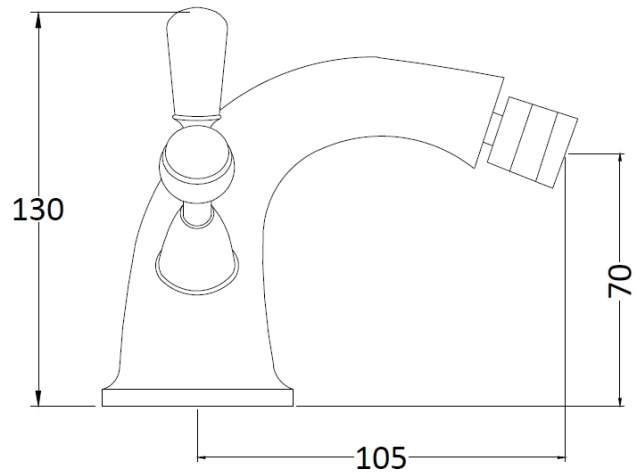

CUSTOMER DATA SHEET - BRASSWARE

SALES CODE: BC406DL

DESCRIPTION: Topaz Lever Mono Bidet Mixer

PRODUCT DIMENSIONS

Height (mm)	Width (mm)	Depth (mm)	Length (mm)	Nett Wgt Kg
130	173	130		2.2

PACKAGING DIMENSIONS

Height (mm)	Width (mm)	Depth (mm)	Gross Wgt Kg
120	195	190	2.4

PACKAGING DATA

Box Colour	White Cardboard Box		
Box Qty	1	Label Colour	White Label
Label Size	100 x 50	Label Qty	2

OUTER BOX DIMENSIONS (If Applicable)

Height (mm)	Width (mm)	Depth (mm)	Length (mm)	Gross Wgt Kg
395	550	320		13
Barcode	5055275894620			

PRODUCT DETAILS

Country of Origin	China		
Fitting Instruction	Yes		
Product Material	Brass		
Control Type	Manual		
Waste Included	Waste Included		
WRAS Approval	No	Approval No.	N/A
Operating Pressure (bar)	0.1		
Valve/Cartridge Type	Screw Down		

Colour/Finish	Chrome									
Mount Type	Deck									
Waste Type	Pop-Up									
Flow Rates (Litres Per Min)	0.1 bar	5	0.5 bar	16	1 bar	24	2 bar	33	3 bar	38
Pipe Size	15 mm (1/2" Bsp)									
Pipe Centres	N/A									