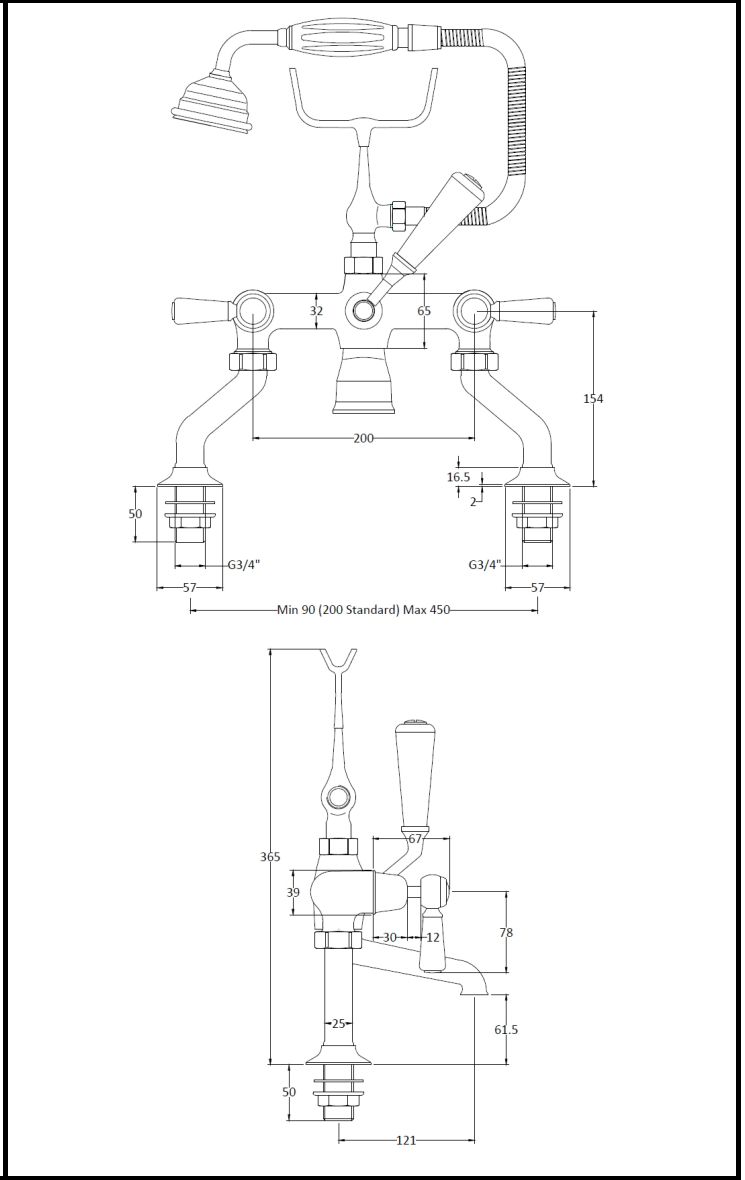

CUSTOMER DATA SHEET - BRASSWARE

SALES CODE: BC404DL

DESCRIPTION: Topaz Black Lever Bath Shower Mixer

PRODUCT DIMENSIONS

| Height (mm) | Width (mm) | Depth (mm) | Length (mm) | Nett Wgt Kg |
|-------------|------------|------------|-------------|-------------|
| 320 | 350 | 155 | | 4.7 |

PACKAGING DIMENSIONS

| Height (mm) | Width (mm) | Depth (mm) | Gross Wgt Kg |
|-------------|------------|------------|--------------|
| 150 | 232 | 330 | 4.9 |

PACKAGING DATA

| | | | |
|------------|---------------------|--------------|-------------|
| Box Colour | White Cardboard Box | | |
| Box Qty | 1 | Label Colour | White Label |
| Label Size | 100 x 50 | Label Qty | 1 |

PRODUCT DETAILS

| | | | |
|--------------------------|-----------------------|--------------|-----|
| Country of Origin | United Kingdom | | |
| Fitting Instruction | Yes | | |
| Product Material | Brass | | |
| Control Type | Manual | | |
| Waste Included | Waste Not Included | | |
| WRAS Approval | No | Approval No. | N/A |
| Operating Pressure (bar) | 0.2 | | |
| Valve/Cartridge Type | 1/4 Turn Ceramic Disc | | |

| | | | | | | | | | | |
|-----------------------------|------------------|------|---------|------|-------|------|-------|----|-------|------|
| Colour/Finish | Chrome | | | | | | | | | |
| Mount Type | Deck | | | | | | | | | |
| Waste Type | Not Applicable | | | | | | | | | |
| Flow Rates (Litres Per Min) | 0.1 bar | 10.6 | 0.5 bar | 28.6 | 1 bar | 41.4 | 2 bar | 59 | 3 bar | 72.8 |
| Pipe Size | 22 mm (3/4" Bsp) | | | | | | | | | |
| Pipe Centres | N/A | | | | | | | | | |