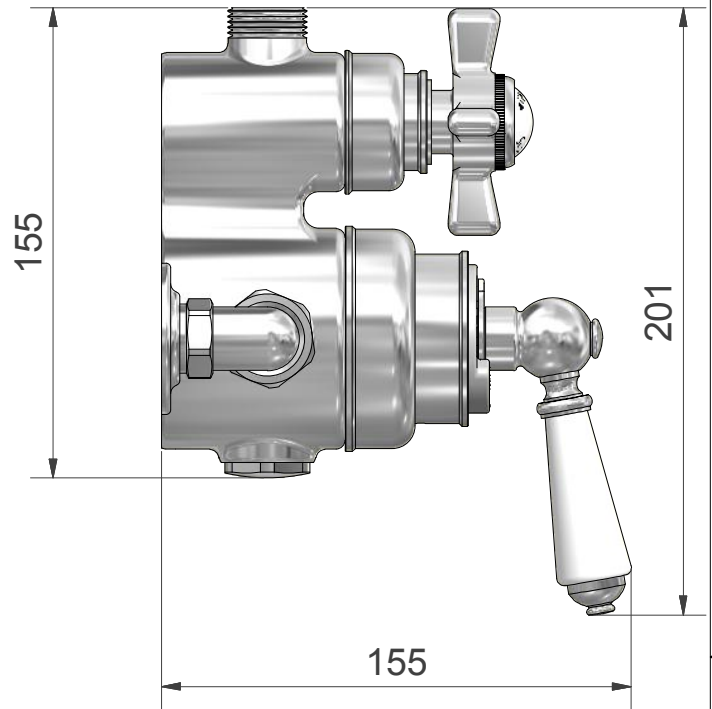

© Marflow Engineering Ltd.
www.stjamescollection.com

Product shown with "England Handle" & "London Lever", see our website or brochure for other handles.

Range : St. James

Product Code : SJ7400

Description : Exposed Thermostatic Shower Valve

Date : May 2015

Unless otherwise stated, all dimensions shown in "mm".

3/4" BSP (m/c'ed for 18mm Compression)

Supply connections are 15mm compression, and can be swivelled for top, bottom or through wall feed. Hot is on left, cold is on the right (viewed from front).

For through wall supplies 17mm lengths of 15mm copper protruding from finished wall face are required.