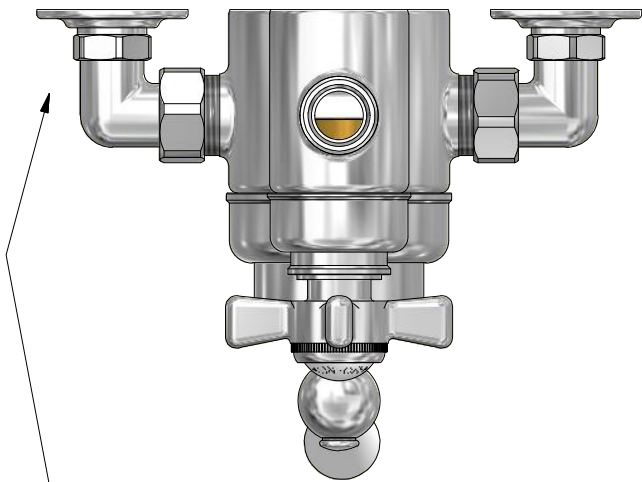

© Marflow Engineering Ltd.
www.stjamescollection.com

Product shown with "England Handle" & "London Lever", see our website or brochure for other handles.

Range : St. James

Product Code : SJ7400

Description : Exposed Thermostatic Shower Valve

Date : May 2015

Unless otherwise stated, all dimensions shown in "mm".

3/4" BSP (m/c'ed for 18mm Compression)

Supply connections are 15mm compression, and can be swivelled for top, bottom or through wall feed. Hot is on left, cold is on the right (viewed from front).

For through wall supplies 17mm lengths of 15mm copper protruding from finished wall face are required.