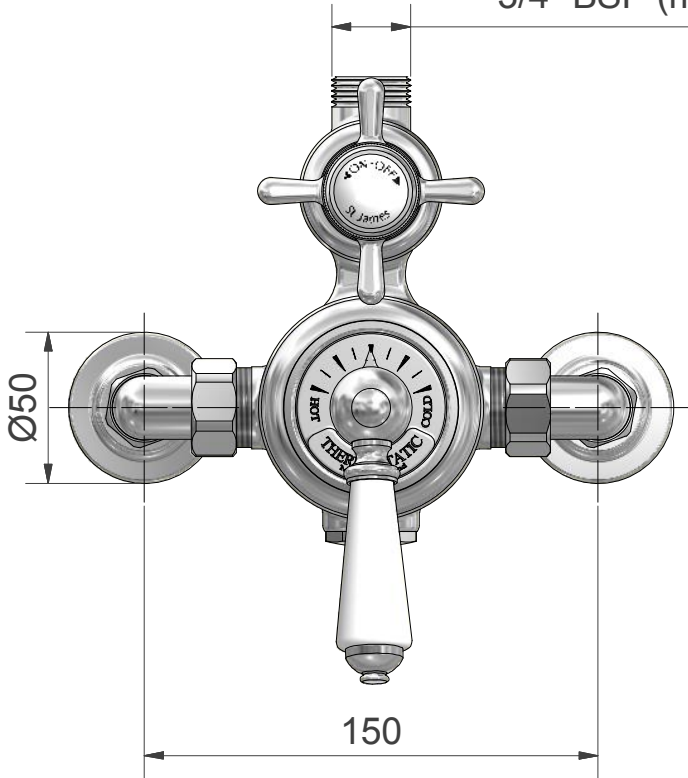

© Marflow Engineering Ltd.
www.stjamescollection.com

Product shown with "England Handle" & "London Lever", see our website or brochure for other handles.

Range : St. James

Product Code : SJ7400

Description : Exposed Thermostatic Shower Valve

Date : May 2015

Unless otherwise stated, all dimensions shown in "mm".

3/4" BSP (m/c'ed for 18mm Compression)

Supply connections are 15mm compression, and can be swivelled for top, bottom or through wall feed. Hot is on left, cold is on the right (viewed from front).

For through wall supplies 17mm lengths of 15mm copper protruding from finished wall face are required.