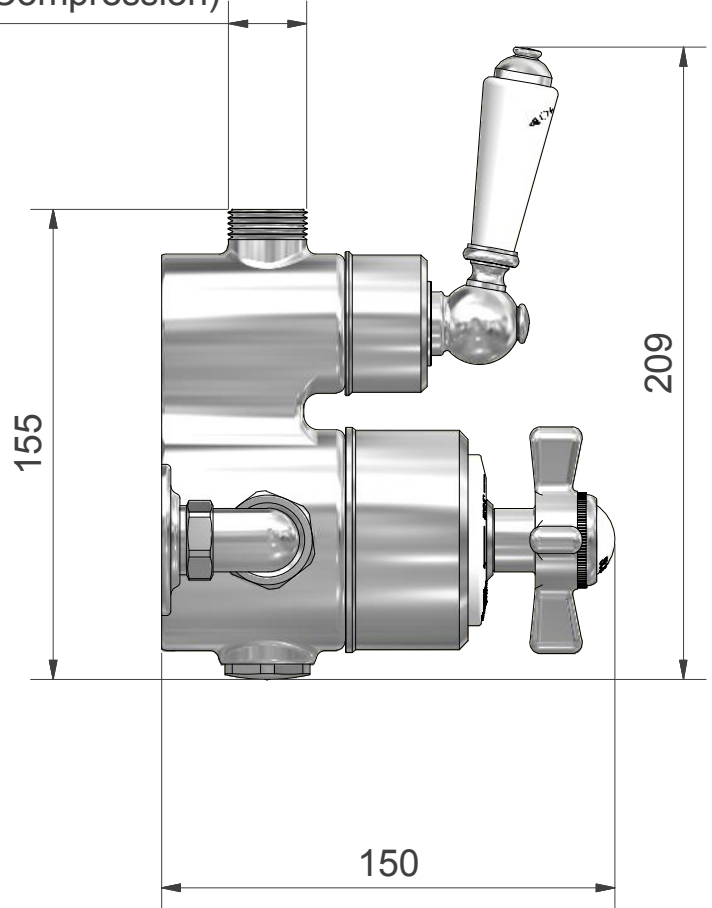

© Marflow Engineering Ltd.
www.stjamescollection.com

Range : St. James

Product Code : SJ7450

Description : Exposed Thermostatic Shower Valve

Date : May 2015

Unless otherwise stated, all dimensions shown in "mm".

Product shown with "London Lever"
& "England Handle", see our
website or brochure for other
handles.

3/4" BSP (m/c'ed for 18mm Compression)

Supply connections are 15mm compression, and can be swivelled for top, bottom or through wall feed. Hot is on left, cold is on the right (viewed from front).

For through wall supplies 17mm lengths of 15mm copper protruding from finished wall face are required.