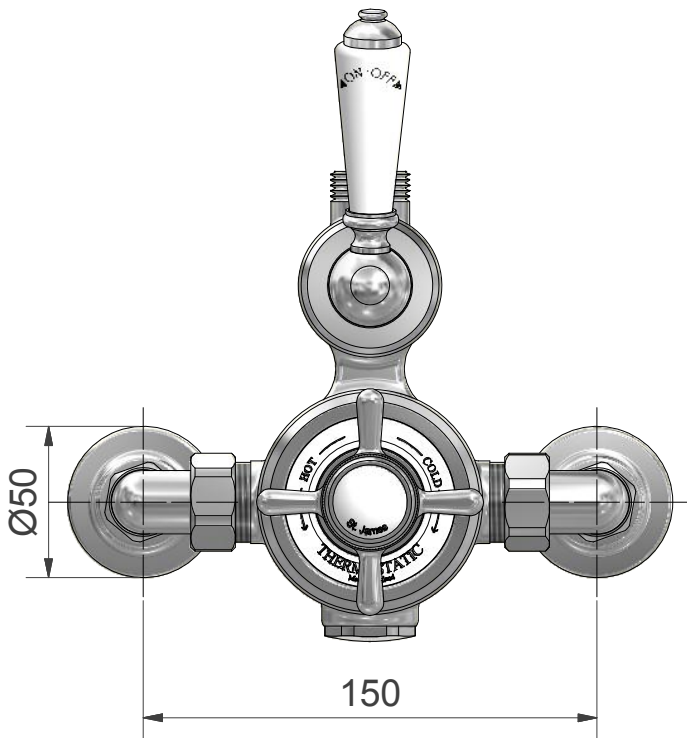

© Marflow Engineering Ltd.
www.stjamescollection.com

Range : St. James

Product Code : SJ7450

Description : Exposed Thermostatic Shower Valve

Date : May 2015

Unless otherwise stated, all dimensions shown in "mm".

Product shown with "London Lever"
& "England Handle", see our
website or brochure for other
handles.

3/4" BSP (m/c'ed for 18mm Compression)

Supply connections are 15mm compression, and can be swivelled for top, bottom or through wall feed. Hot is on left, cold is on the right (viewed from front).

For through wall supplies 17mm lengths of 15mm copper protruding from finished wall face are required.