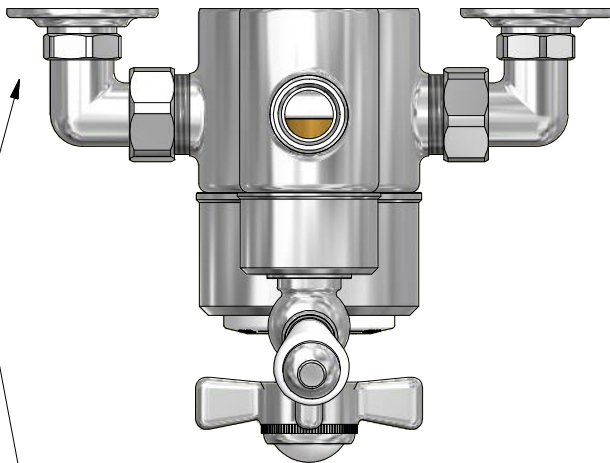

© Marflow Engineering Ltd.
www.stjamescollection.com

Range : St. James

Product Code : SJ7450

Description : Exposed Thermostatic Shower Valve

Date : May 2015

Unless otherwise stated, all dimensions shown in "mm".

Product shown with "London Lever"
& "England Handle", see our
website or brochure for other
handles.

3/4" BSP (m/c'ed for 18mm Compression)

Supply connections are 15mm compression, and can be swivelled for top, bottom or through wall feed. Hot is on left, cold is on the right (viewed from front).

For through wall supplies 17mm lengths of 15mm copper protruding from finished wall face are required.