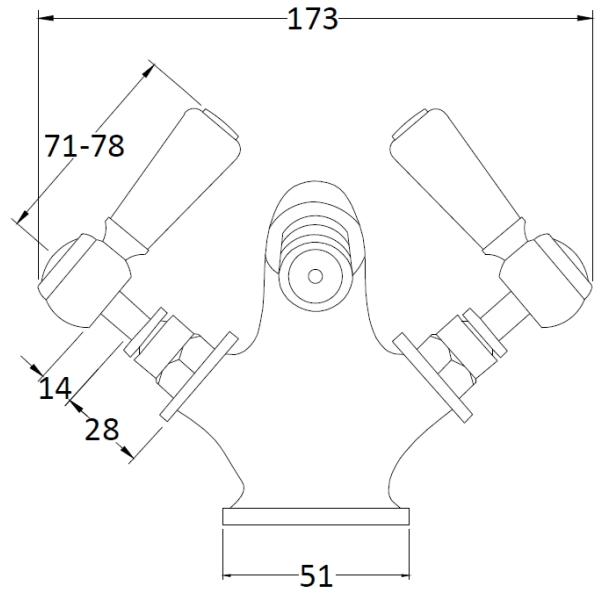

CUSTOMER DATA SHEET - BRASSWARE

SALES CODE: BC306HL

DESCRIPTION: Topaz Lever Mono Bidet Mixer

PRODUCT DIMENSIONS

Height (mm)	Width (mm)	Depth (mm)	Length (mm)	Nett Wgt Kg
130	173	130		2.2

PACKAGING DIMENSIONS

Height (mm)	Width (mm)	Depth (mm)	Gross Wgt Kg
120	195	190	2.4

PACKAGING DATA

Box Colour	White Cardboard Box		
Box Qty	1	Label Colour	White Label
Label Size	100 x 50	Label Qty	2

OUTER BOX DIMENSIONS (If Applicable)

Height (mm)	Width (mm)	Depth (mm)	Length (mm)	Gross Wgt Kg
395	550	320		13
Barcode	5055275894606			

PRODUCT DETAILS

Country of Origin	China		
Fitting Instruction	Yes		
Product Material	Brass		
Control Type	Manual		
Waste Included	Waste Included		
WRAS Approval	No	Approval No.	N/A
Operating Pressure (bar)	0.1		
Valve/Cartridge Type	Screw Down		

Colour/Finish	Chrome									
Mount Type	Deck									
Waste Type	Pop-Up									
Flow Rates (Litres Per Min)	0.1 bar	5	0.5 bar	16	1 bar	24	2 bar	33	3 bar	38
Pipe Size	15 mm (1/2" Bsp)									
Pipe Centres	N/A									