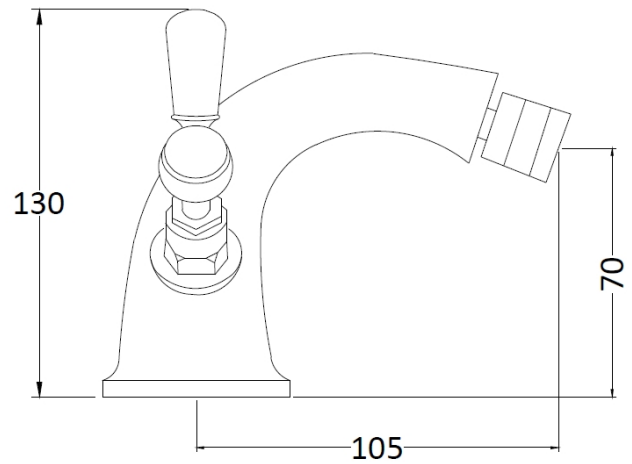

CUSTOMER DATA SHEET - BRASSWARE

SALES CODE: BC306HL

DESCRIPTION: Topaz Lever Mono Bidet Mixer

PRODUCT DIMENSIONS

Height (mm)	Width (mm)	Depth (mm)	Length (mm)	Nett Wgt Kg
130	173	130		2.2

PACKAGING DIMENSIONS

Height (mm)	Width (mm)	Depth (mm)	Gross Wgt Kg
120	195	190	2.4

PACKAGING DATA

Box Colour	White Cardboard Box		
Box Qty	1	Label Colour	White Label
Label Size	100 x 50	Label Qty	2

OUTER BOX DIMENSIONS (If Applicable)

Height (mm)	Width (mm)	Depth (mm)	Length (mm)	Gross Wgt Kg
395	550	320		13
Barcode	5055275894606			

PRODUCT DETAILS

Country of Origin	China		
Fitting Instruction	Yes		
Product Material	Brass		
Control Type	Manual		
Waste Included	Waste Included		
WRAS Approval	No	Approval No.	N/A
Operating Pressure (bar)	0.1		
Valve/Cartridge Type	Screw Down		

Colour/Finish	Chrome									
Mount Type	Deck									
Waste Type	Pop-Up									
Flow Rates (Litres Per Min)	0.1 bar	5	0.5 bar	16	1 bar	24	2 bar	33	3 bar	38
Pipe Size	15 mm (1/2" Bsp)									
Pipe Centres	N/A									