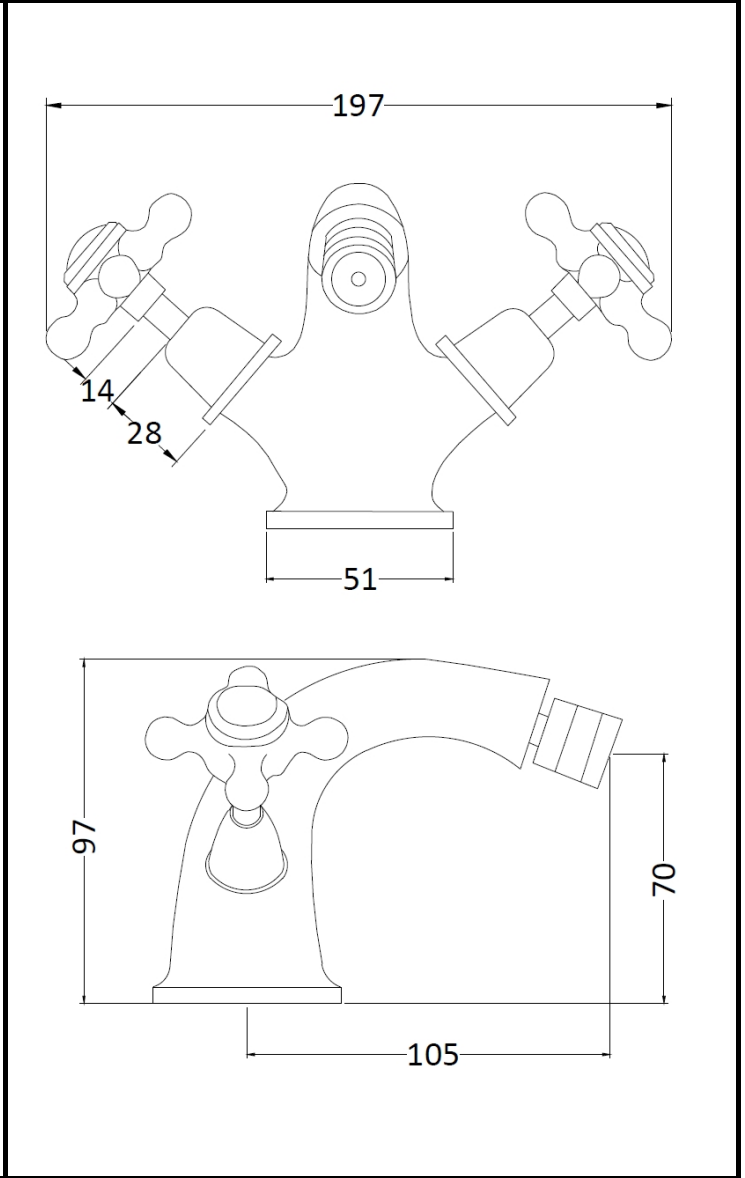

CUSTOMER DATA SHEET - BRASSWARE

SALES CODE: BC306DX

DESCRIPTION: Topaz Mono Bidet Mixer

PRODUCT DIMENSIONS

Height (mm)	Width (mm)	Depth (mm)	Length (mm)	Nett Wgt Kg
97	197	130		2.2

PACKAGING DIMENSIONS

Height (mm)	Width (mm)	Depth (mm)	Gross Wgt Kg
120	195	190	2.4

PACKAGING DATA

Box Colour	White Cardboard Box		
Box Qty	1	Label Colour	White Label
Label Size	100 x 50	Label Qty	2

OUTER BOX DIMENSIONS (If Applicable)

Height (mm)	Width (mm)	Depth (mm)	Length (mm)	Gross Wgt Kg
395	550	320		13
Barcode	5055275894590			

PRODUCT DETAILS

Country of Origin	China		
Fitting Instruction	Yes		
Product Material	Brass		
Control Type	Manual		
Waste Included	Waste Included		
WRAS Approval	No	Approval No.	N/A
Operating Pressure (bar)	0.1		
Valve/Cartridge Type	Screw Down		

Colour/Finish	Chrome									
Mount Type	Deck									
Waste Type	Pop-Up									
Flow Rates (Litres Per Min)	0.1 bar	5	0.5 bar	16	1 bar	24	2 bar	33	3 bar	38
Pipe Size	15 mm (1/2" Bsp)									
Pipe Centres	N/A									