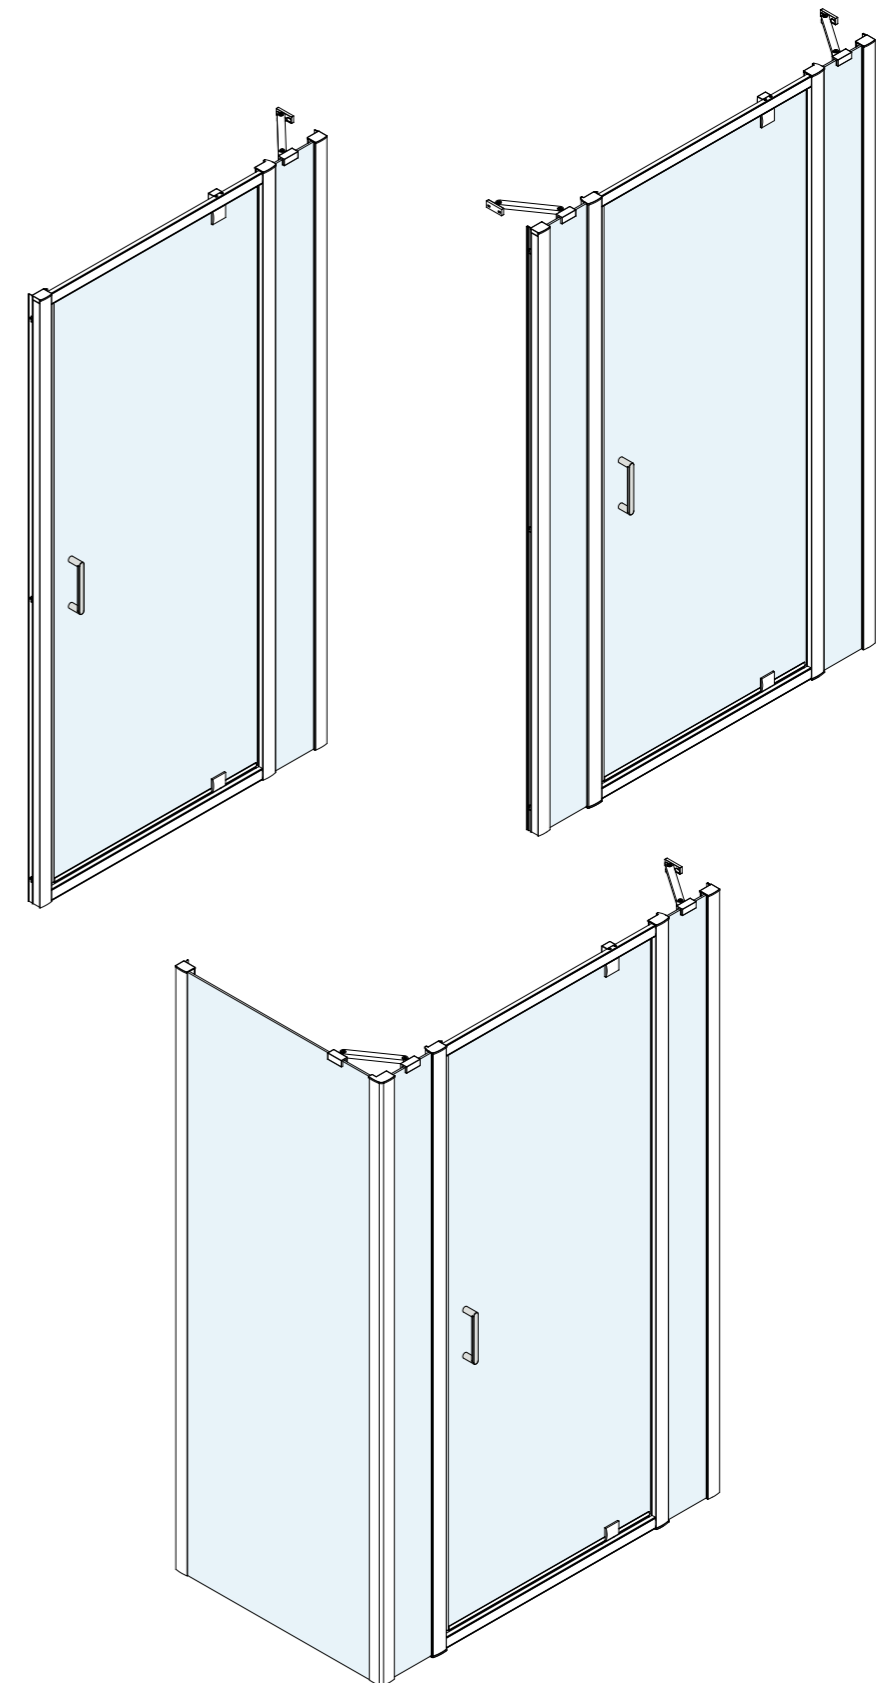

www.ionicshowering.com

INLINE PANEL
 PANNEAU FIXE / INLINE PANEEL

INSTALLATION GUIDE

Guide d'installation Installationsanleitung Installatiehandleiding

ENGLISH

If you install the product in a way that differs from this manual this will void all guarantees. Before installation check that the product meets all your requirements and is not damaged. By proceeding with installation, you accept the condition of the product. The wall plugs supplied with the installation kit are for use in solid walls. Hollow or 'stud partition' walls will require alternative fixings. Please consult your local hardware supplier for the correct type.