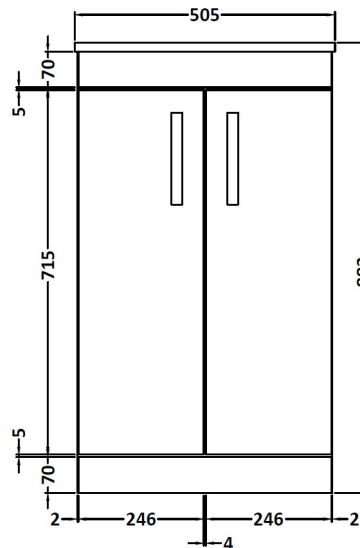

CUSTOMER DATA SHEET

SALES CODE: ATH003W

DESCRIPTION: 500 Fs 2-Door Vanity With Worktop

PACKAGING DETAILS

Barcode

5056211801320

CUSTOMER DATA SHEET - FURNITURE

SALES CODE: MOC602

DESCRIPTION: 500 Floor Standing 2-Door Basin Unit

PRODUCT DIMENSIONS

Height (mm)	Width (mm)	Depth (mm)	Nett Wgt Kg
865	500	383	21

PACKAGING DIMENSIONS

Height (mm)	Width (mm)	Length (mm)	Gross Wgt Kg
900	530	410	21

PACKAGING DATA

Box Colour	Brown Cardboard Box		
Box Qty	1	Label Colour	White Label
Label Size	100 x 50	Label Qty	2

OUTER BOX DIMENSIONS (If Applicable)

Height (mm)	Width (mm)	Depth (mm)	Gross Wgt Kg
Barcode	5055275881316		

CUSTOMER DATA SHEET - FURNITURE

SALES CODE: MWD850	DESCRIPTION: 500 Worktop (505X390x18mm)
---------------------------	--

PRODUCT DIMENSIONS			
Height (mm)	Width (mm)	Depth (mm)	Nett Wgt Kg
18	505	390	2