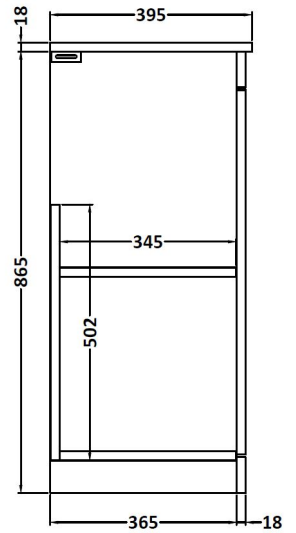

CUSTOMER DATA SHEET

SALES CODE: ATH003W

DESCRIPTION: 500 Fs 2-Door Vanity With Worktop

PACKAGING DETAILS

Barcode

5056211801320

CUSTOMER DATA SHEET - FURNITURE

SALES CODE: MOC602

DESCRIPTION: 500 Floor Standing 2-Door Basin Unit

PRODUCT DIMENSIONS

Height (mm)	Width (mm)	Depth (mm)	Nett Wgt Kg
865	500	383	21

PACKAGING DIMENSIONS

Height (mm)	Width (mm)	Length (mm)	Gross Wgt Kg
900	530	410	21

PACKAGING DATA

Box Colour	Brown Cardboard Box		
Box Qty	1	Label Colour	White Label
Label Size	100 x 50	Label Qty	2

OUTER BOX DIMENSIONS (If Applicable)

Height (mm)	Width (mm)	Depth (mm)	Gross Wgt Kg
Barcode	5055275881316		

CUSTOMER DATA SHEET - FURNITURE

SALES CODE: MWD850	DESCRIPTION: 500 Worktop (505X390x18mm)
---------------------------	--

PRODUCT DIMENSIONS			
Height (mm)	Width (mm)	Depth (mm)	Nett Wgt Kg
18	505	390	2