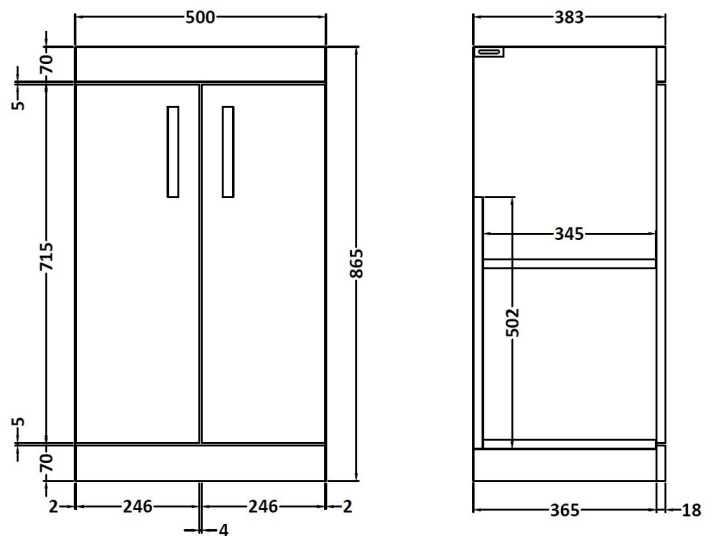

CUSTOMER DATA SHEET

SALES CODE: ATH003W

DESCRIPTION: 500 Fs 2-Door Vanity With Worktop

PACKAGING DETAILS

Barcode

5056211801320

CUSTOMER DATA SHEET - FURNITURE

SALES CODE: MOC602

DESCRIPTION: 500 Floor Standing 2-Door Basin Unit

PRODUCT DIMENSIONS

Height (mm)	Width (mm)	Depth (mm)	Nett Wgt Kg
865	500	383	21

PACKAGING DIMENSIONS

Height (mm)	Width (mm)	Length (mm)	Gross Wgt Kg
900	530	410	21

PACKAGING DATA

Box Colour	Brown Cardboard Box		
Box Qty	1	Label Colour	White Label
Label Size	100 x 50	Label Qty	2

OUTER BOX DIMENSIONS (If Applicable)

Height (mm)	Width (mm)	Depth (mm)	Gross Wgt Kg
Barcode	5055275881316		

CUSTOMER DATA SHEET - FURNITURE

SALES CODE: MWD850	DESCRIPTION: 500 Worktop (505X390x18mm)
---------------------------	--

PRODUCT DIMENSIONS			
Height (mm)	Width (mm)	Depth (mm)	Nett Wgt Kg
18	505	390	2