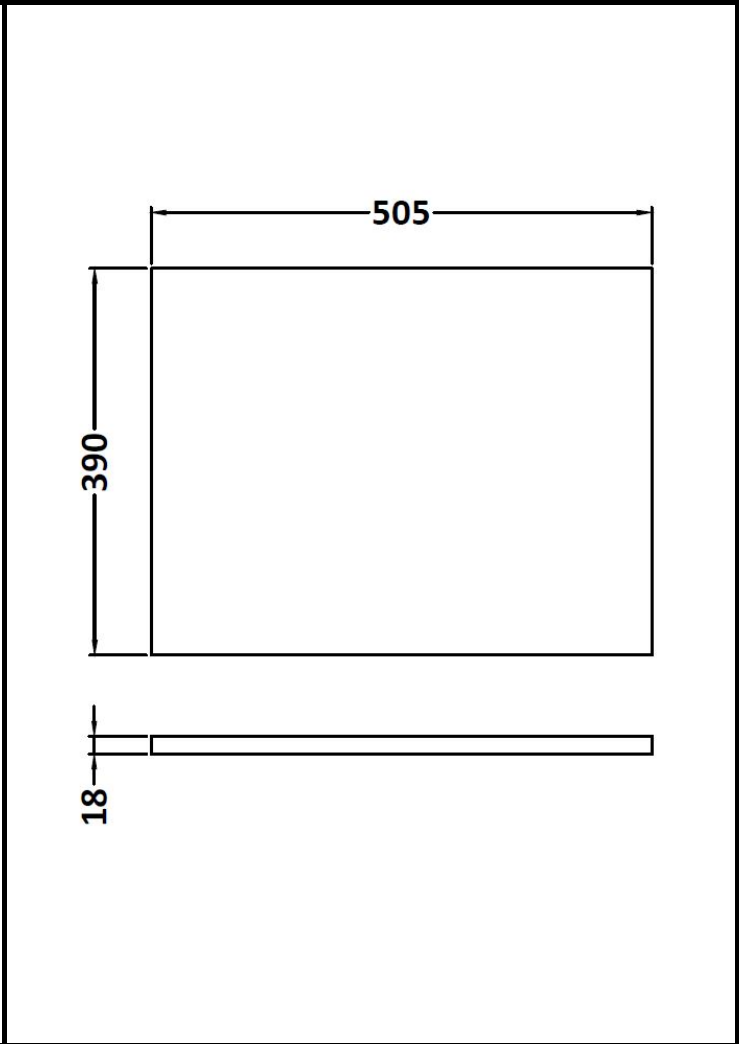

CUSTOMER DATA SHEET

SALES CODE: ATH003W

DESCRIPTION: 500 Fs 2-Door Vanity With Worktop

PACKAGING DETAILS

Barcode

5056211801320

CUSTOMER DATA SHEET - FURNITURE

SALES CODE: MOC602

DESCRIPTION: 500 Floor Standing 2-Door Basin Unit

PRODUCT DIMENSIONS

Height (mm)	Width (mm)	Depth (mm)	Nett Wgt Kg
865	500	383	21

PACKAGING DIMENSIONS

Height (mm)	Width (mm)	Length (mm)	Gross Wgt Kg
900	530	410	21

PACKAGING DATA

Box Colour	Brown Cardboard Box		
Box Qty	1	Label Colour	White Label
Label Size	100 x 50	Label Qty	2

OUTER BOX DIMENSIONS (If Applicable)

Height (mm)	Width (mm)	Depth (mm)	Gross Wgt Kg
Barcode	5055275881316		

CUSTOMER DATA SHEET - FURNITURE

SALES CODE: MWD850	DESCRIPTION: 500 Worktop (505X390x18mm)
---------------------------	--

PRODUCT DIMENSIONS			
Height (mm)	Width (mm)	Depth (mm)	Nett Wgt Kg
18	505	390	2