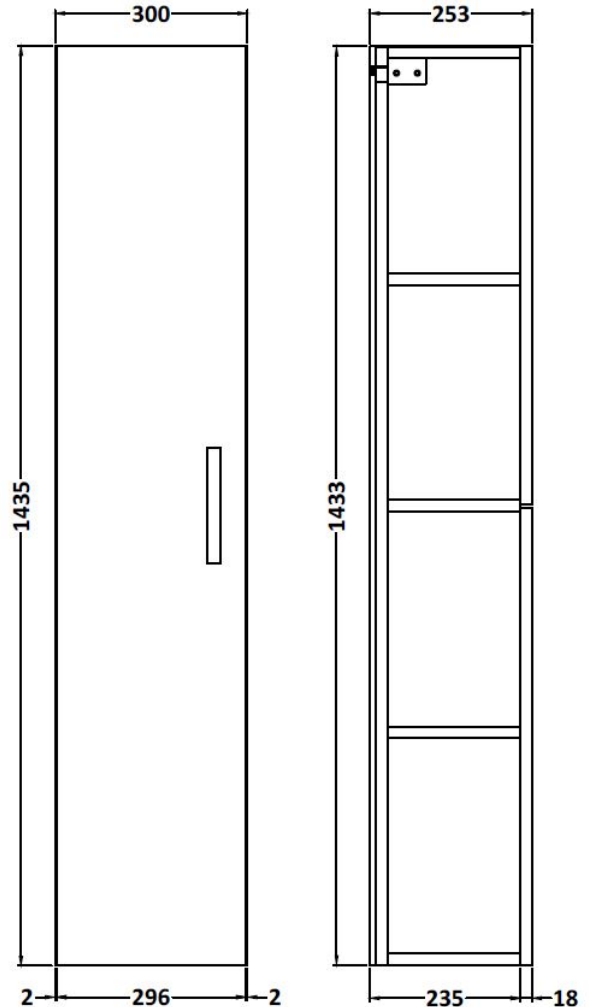

CUSTOMER DATA SHEET - FURNITURE

SALES CODE: MOC661

DESCRIPTION: Tall Wall Hung Unit Single Door

PRODUCT DIMENSIONS

Height (mm)	Width (mm)	Depth (mm)	Nett Wgt Kg
1433	300	253	22

PACKAGING DIMENSIONS

Height (mm)	Width (mm)	Depth (mm)	Gross Wgt Kg
275	320	1455	22

PACKAGING DATA

Box Colour	Brown Cardboard Box		
Box Qty	1	Label Colour	White Label
Label Size	100 x 50	Label Qty	2

OUTER BOX DIMENSIONS (If Applicable)

Height (mm)	Width (mm)	Depth (mm)	Gross Wgt Kg
Barcode	5055275881446		

PRODUCT DETAILS

Country of Origin	United Kingdom			
Fitting Instruction	Yes			
Constr' Method	Cam & Wood Dowel			
Cabinet Finish	MFC Textured Woodgrain			
Cab Thickness (mm)	18			
Drawer Included	No			
No of Shelves	2			
Hinge Inc'	Yes, Supplied			
Fixings Inc'	Yes			
Handle Inc'	Yes, Supplied			
Handle Type	Strap			
Certification	FSC	Yes	CE	N/A
Colour	Natural Oak			
Constr' Type	Rigid			
Fascia Finish	MFC Textured Woodgrain			
Fas Thickness (mm)	18			
Drawer Type	Not Applicable			
Hinge Type	95 Degree Clip-On Soft Close			
Adjustable Legs	No, Not Required			
Handle Style	Contemporary			
Waste Shroud	Not Applicable			