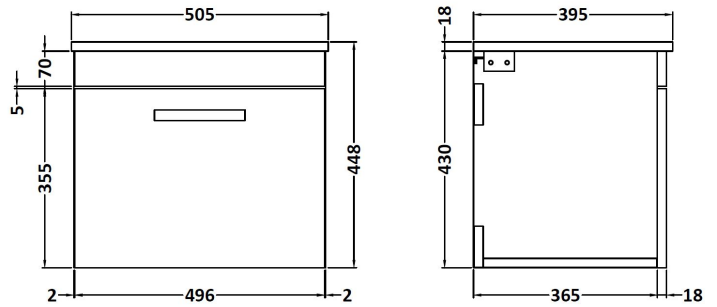

CUSTOMER DATA SHEET

SALES CODE: ATH010W

DESCRIPTION: 500 Wh Single Drawer Vanity With Worktop

PACKAGING DETAILS

Barcode

5056211801382