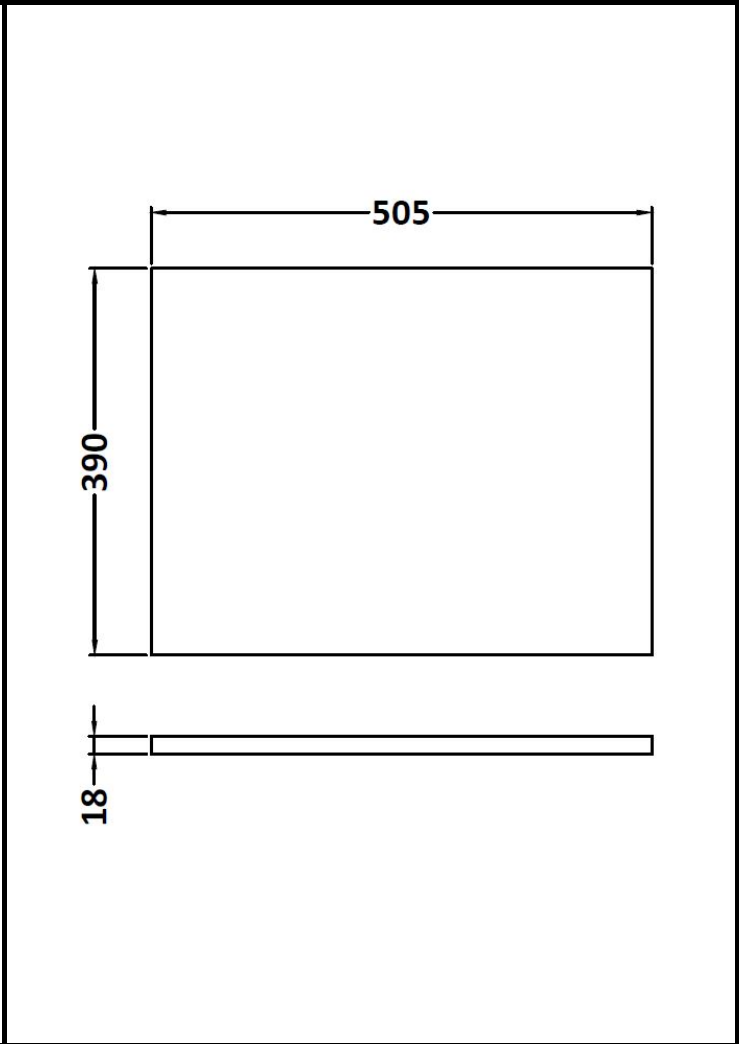

DESCRIPTION: 500 Wall Hung Single Drawer Basin Unit

PRODUCT DIMENSIONS

Height (mm)	Width (mm)	Depth (mm)	Nett Wgt Kg
430	500	383	13.2

PACKAGING DIMENSIONS

Height (mm)	Width (mm)	Depth (mm)	Gross Wgt Kg
405	520	450	13.2

PACKAGING DATA

Box Colour	Brown Cardboard Box		
Box Qty	1	Label Colour	White Label
Label Size	100 x 50	Label Qty	2

OUTER BOX DIMENSIONS (If Applicable)

Height (mm)	Width (mm)	Depth (mm)	Gross Wgt Kg
Barcode	5055275881323		

CUSTOMER DATA SHEET - FURNITURE

SALES CODE: MWD850	DESCRIPTION: 500 Worktop (505X390x18mm)
---------------------------	--

PRODUCT DIMENSIONS			
Height (mm)	Width (mm)	Depth (mm)	Nett Wgt Kg
18	505	390	2

PACKAGING DIMENSIONS			
Height (mm)	Width (mm)	Depth (mm)	Gross Wgt Kg
25	525	410	2

PACKAGING DATA			
Box Colour	Brown Cardboard Box		
Box Qty	1	Label Colour	White Label
Label Size	50 x 100	Label Qty	2