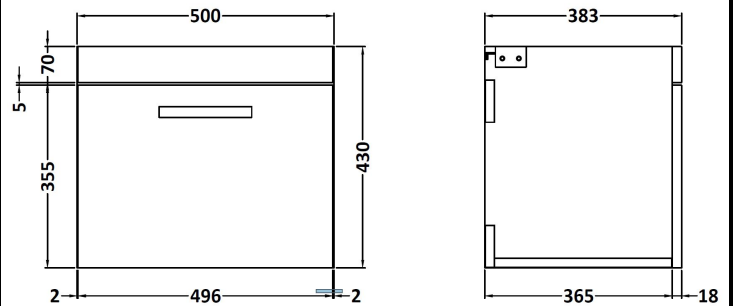

DESCRIPTION: 500 Wall Hung Single Drawer Basin Unit

PRODUCT DIMENSIONS

Height (mm)	Width (mm)	Depth (mm)	Nett Wgt Kg
430	500	383	13.2

PACKAGING DIMENSIONS

Height (mm)	Width (mm)	Depth (mm)	Gross Wgt Kg
405	520	450	13.2

PACKAGING DATA

Box Colour	Brown Cardboard Box		
Box Qty	1	Label Colour	White Label
Label Size	100 x 50	Label Qty	2

OUTER BOX DIMENSIONS (If Applicable)

Height (mm)	Width (mm)	Depth (mm)	Gross Wgt Kg
Barcode	5055275881323		

CUSTOMER DATA SHEET - FURNITURE

SALES CODE: MWD850	DESCRIPTION: 500 Worktop (505X390x18mm)
---------------------------	--

PRODUCT DIMENSIONS			
Height (mm)	Width (mm)	Depth (mm)	Nett Wgt Kg
18	505	390	2

PACKAGING DIMENSIONS			
Height (mm)	Width (mm)	Depth (mm)	Gross Wgt Kg
25	525	410	2

PACKAGING DATA			
Box Colour	Brown Cardboard Box		
Box Qty	1	Label Colour	White Label
Label Size	50 x 100	Label Qty	2