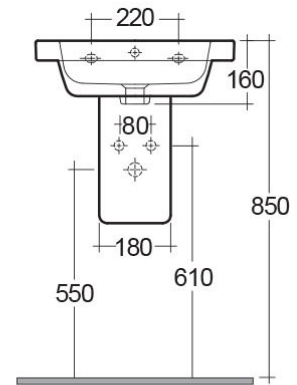

RAK-RESORT

Wash basin | Half Pedestal

RAK
CERAMICS

Technical specifications

Dimensions: 500 x 460 mm

Weight: 23 Kg

Color: Alpine White

Shape of basin: Rounded Rectangle

Overflow hole: yes

Suites: [RAK-RESORT](#)

Code	Name
CY0103AWHA	CAROLINE HALF PEDESTAL
RST0501AWHA	RESORT WASH BASIN 50CM

Dimensions: All measurements are in millimeters and are subject to normal manufacturing variations.
Note: Due to a continuing development programme to improve design and performance, the manufacturer reserves all rights to vary specifications without prior information.
Please note accessories are for photographic use only.