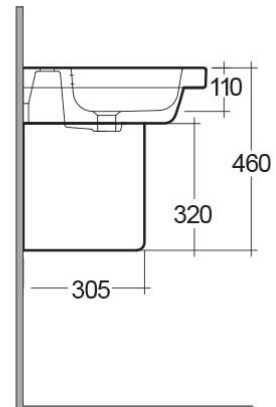

RAK-RESORT

Wash basin | Half Pedestal

RAK
CERAMICS

Technical specifications

Dimensions: 500 x 460 mm

Weight: 23 Kg

Color: Alpine White

Shape of basin: Rounded Rectangle

Overflow hole: yes

Suites: [RAK-RESORT](#)

Code	Name
CY0103AWHA	CAROLINE HALF PEDESTAL
RST0501AWHA	RESORT WASH BASIN 50CM

Dimensions: All measurements are in millimeters and are subject to normal manufacturing variations.
Note: Due to a continuing development programme to improve design and performance, the manufacturer reserves all rights to vary specifications without prior information.
Please note accessories are for photographic use only.