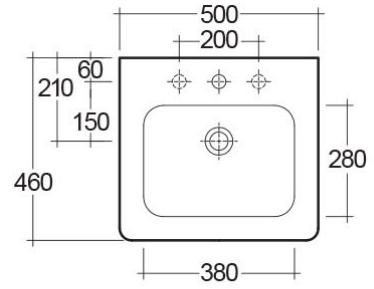

RAK-RESORT

Wash basin | Half Pedestal

RAK
CERAMICS

Technical specifications

Dimensions: 500 x 460 mm

Weight: 23 Kg

Color: Alpine White

Shape of basin: Rounded Rectangle

Overflow hole: yes

Suites: [RAK-RESORT](#)

Code	Name
CY0103AWHA	CAROLINE HALF PEDESTAL
RST0501AWHA	RESORT WASH BASIN 50CM

Dimensions: All measurements are in millimeters and are subject to normal manufacturing variations.
Note: Due to a continuing development programme to improve design and performance, the manufacturer reserves all rights to vary specifications without prior information.
Please note accessories are for photographic use only.