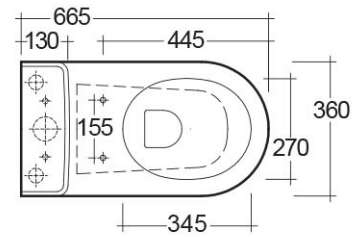

RAK-RESORT-COMFORT HEIGHT 45CM

Close Coupled | Water Closet

RAK
CERAMICS

Technical specifications

Dimensions:	665 x 360 mm
Weight:	40 Kg
Color:	Alpine White
Trap type:	P Trap
Trapway type:	Concealed
Seat cover options:	Urea
Bowl shape:	Oval
Soft close:	yes
Quick remove seat cover:	yes
Dual flush:	yes
Suites:	RAK-RESORT

Code	Name
RST11AWHA	RESORT WATER CLOSET RIMLESS COMFORT HEIGHT 45CM CLOSE COUPLED BACK OPEN P-TRAP 65CM
RST10AWHA	RESORT WATER CLOSET TANK

Dimensions: All dimensions in mm tolerance $\pm 5\%$ for below 200mm and $\pm 3\%$ for above 200mm.