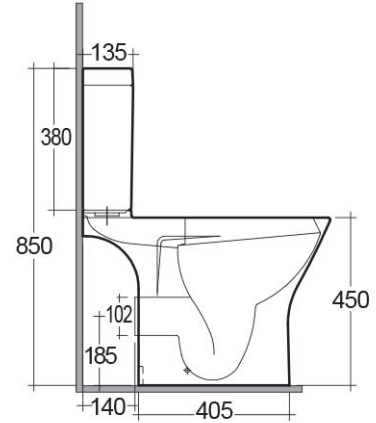

RAK-RESORT-COMFORT HEIGHT 45CM

Close Coupled | Water Closet

RAK
CERAMICS

Technical specifications

Dimensions:	665 x 360 mm
Weight:	40 Kg
Color:	Alpine White
Trap type:	P Trap
Trapway type:	Concealed
Seat cover options:	Urea
Bowl shape:	Oval
Soft close:	yes
Quick remove seat cover:	yes
Dual flush:	yes
Suites:	RAK-RESORT

Code	Name
RST11AWHA	RESORT WATER CLOSET RIMLESS COMFORT HEIGHT 45CM CLOSE COUPLED BACK OPEN P-TRAP 65CM
RST10AWHA	RESORT WATER CLOSET TANK

Dimensions: All dimensions in mm tolerance $\pm 5\%$ for below 200mm and $\pm 3\%$ for above 200mm.