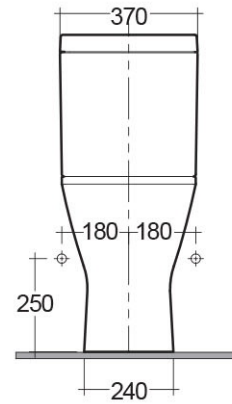

RAK-RESORT-COMFORT HEIGHT 45CM

Close Coupled | Water Closet

RAK
CERAMICS

Technical specifications

Dimensions:	665 x 360 mm
Weight:	40 Kg
Color:	Alpine White
Trap type:	P Trap
Trapway type:	Concealed
Seat cover options:	Urea
Bowl shape:	Oval
Soft close:	yes
Quick remove seat cover:	yes
Dual flush:	yes
Suites:	RAK-RESORT

Code	Name
RST11AWHA	RESORT WATER CLOSET RIMLESS COMFORT HEIGHT 45CM CLOSE COUPLED BACK OPEN P-TRAP 65CM
RST10AWHA	RESORT WATER CLOSET TANK

Dimensions: All dimensions in mm tolerance $\pm 5\%$ for below 200mm and $\pm 3\%$ for above 200mm.