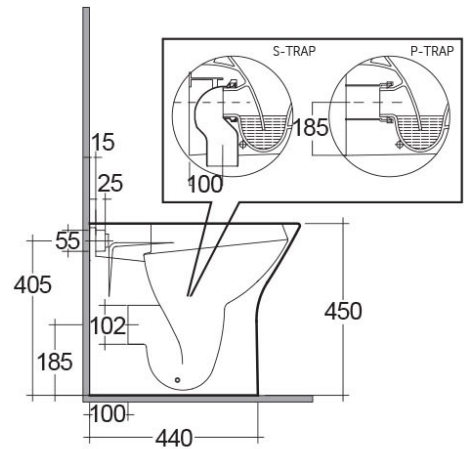

RAK-RESORT-COMFORT HEIGHT 45CM

Back to Wall | Water Closet

RAK
CERAMICS

Technical specifications

Dimensions: 550 x 360 mm

Weight: 30 Kg

Color: Alpine White

Trap type: P Trap & S Trap

Trapway type: Concealed

Seat cover options: Urea

Bowl shape: Oval

Soft close: yes

Quick remove seat cover: yes

Dual flush: yes

Suites: [RAK-RESORT](#)

Code	Name
------	------

RST21AWHA	RESORT WATER CLOSET SPECIAL HEIGHT 45CM BACK TO WALL P S-TRAP 55CM
-----------	-----------------------------------------------------------------------

Dimensions: All dimensions in mm tolerance $\pm 5\%$ for below 200mm and $\pm 3\%$ for above 200mm.