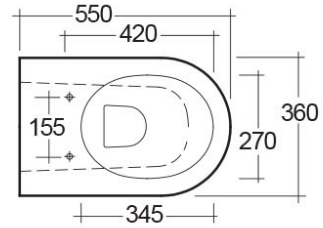

RAK-RESORT-COMFORT HEIGHT 45CM

Back to Wall | Water Closet

RAK
CERAMICS

Technical specifications

Dimensions: 550 x 360 mm

Weight: 30 Kg

Color: Alpine White

Trap type: P Trap & S Trap

Trapway type: Concealed

Seat cover options: Urea

Bowl shape: Oval

Soft close: yes

Quick remove seat cover: yes

Dual flush: yes

Suites: [RAK-RESORT](#)

Code	Name
------	------

RST21AWHA	RESORT WATER CLOSET SPECIAL HEIGHT 45CM BACK TO WALL P S-TRAP 55CM
-----------	-----------------------------------------------------------------------

Dimensions: All dimensions in mm tolerance $\pm 5\%$ for below 200mm and $\pm 3\%$ for above 200mm.