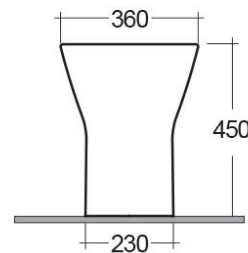

RAK-RESORT-COMFORT HEIGHT 45CM

Back to Wall | Water Closet

RAK
CERAMICS

Technical specifications

Dimensions: 550 x 360 mm

Weight: 30 Kg

Color: Alpine White

Trap type: P Trap & S Trap

RST21AWHA	RESORT WATER CLOSET SPECIAL HEIGHT 45CM BACK TO WALL P S-TRAP 55CM
-----------	-----------------------------------------------------------------------

Dimensions: All dimensions in mm tolerance $\pm 5\%$ for below 200mm and $\pm 3\%$ for above 200mm.