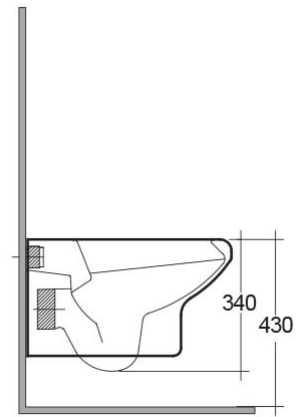

RAK-COMPACT W/HIDDEN FIXATIONS

Wall Hung | Water Closet

RAK
CERAMICS

Technical specifications

Dimensions: 525 x 370 mm

Weight: 19 Kg

Color: Alpine White

Trap type: P Trap

Trapway type: Concealed

Seat cover options: Urea

Bowl shape: Round

Dual flush: yes

Suites: [RAK-COMPACT](#)

Code	Name
------	------

CO27AWHA	COMPACT WATER CLOSET RIMLESS WALL HUNG W/HIDDEN FIXATIONS 52CM
----------	--

Dimensions: All dimensions in mm tolerance $\pm 5\%$ for below 200mm and $\pm 3\%$ for above 200mm.

Note: Due to a continuing development programme to improve design and performance, the manufacturer reserves all rights to vary specifications without prior information.