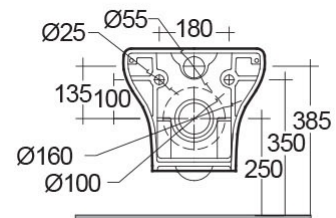

RAK-COMPACT W/HIDDEN FIXATIONS

Wall Hung | Water Closet

RAK
CERAMICS

Technical specifications

Dimensions: 525 x 370 mm

Weight: 19 Kg

Color: Alpine White

Trap type: P Trap

Trapway type: Concealed

Seat cover options: Urea

Bowl shape: Round

Dual flush: yes

Suites: [RAK-COMPACT](#)

Code	Name
------	------

CO27AWHA	COMPACT WATER CLOSET RIMLESS WALL HUNG W/HIDDEN FIXATIONS 52CM
----------	--

Dimensions: All dimensions in mm tolerance $\pm 5\%$ for below 200mm and $\pm 3\%$ for above 200mm.

Note: Due to a continuing development programme to improve design and performance, the manufacturer reserves all rights to vary specifications without prior information.