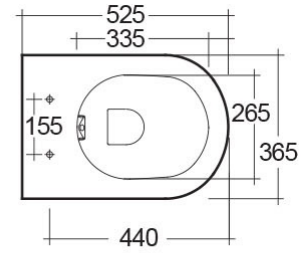

RAK-COMPACT W/HIDDEN FIXATIONS

Wall Hung | Water Closet

RAK
CERAMICS

Technical specifications

Dimensions: 525 x 370 mm

Weight: 19 Kg

Color: Alpine White

Trap type: P Trap

Trapway type: Concealed

Seat cover options: Urea

Bowl shape: Round

Dual flush: yes

Suites: [RAK-COMPACT](#)

Code	Name
------	------

CO27AWHA	COMPACT WATER CLOSET RIMLESS WALL HUNG W/HIDDEN FIXATIONS 52CM
----------	--

Dimensions: All dimensions in mm tolerance $\pm 5\%$ for below 200mm and $\pm 3\%$ for above 200mm.

Note: Due to a continuing development programme to improve design and performance, the manufacturer reserves all rights to vary specifications without prior information.