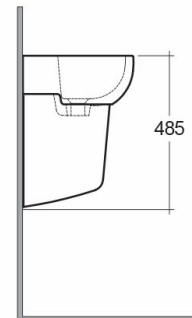

RAK-COMPACT

Wash basin | Half Pedestal

RAK
CERAMICS

Technical specifications

Dimensions: 450 x 360 mm

Weight: 17 Kg

Color: Alpine White

Shape of basin: Oval

Overflow hole: yes

Suites: [RAK-COMPACT](#)

Code	Name
CO0401AWHA	COMPACT HALF PEDESTAL
CO0701AWHA	COMPACT WASH BASIN 45CM

Dimensions: All dimensions in mm. Tolerance of vitreous china & fireclay items: $\pm 5\%$ for below 200mm and $\pm 3\%$ for above 200mm; for all other items tolerance $\pm 1\%$. Note: Due to a continuing development program to improve design and performance, the manufacturer reserves all rights to vary specifications without prior information. Please note accessories are for photographic use only.