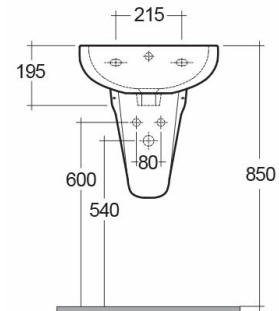

RAK-COMPACT

Wash basin | Half Pedestal

RAK
CERAMICS

Technical specifications

Dimensions: 450 x 360 mm

Weight: 17 Kg

Color: Alpine White

Shape of basin: Oval

Overflow hole: yes

Suites: [RAK-COMPACT](#)

Code	Name
CO0401AWHA	COMPACT HALF PEDESTAL
CO0701AWHA	COMPACT WASH BASIN 45CM

Dimensions: All dimensions in mm. Tolerance of vitreous china & fireclay items: $\pm 5\%$ for below 200mm and $\pm 3\%$ for above 200mm; for all other items tolerance $\pm 1\%$. Note: Due to a continuing development program to improve design and performance, the manufacturer reserves all rights to vary specifications without prior information. Please note accessories are for photographic use only.