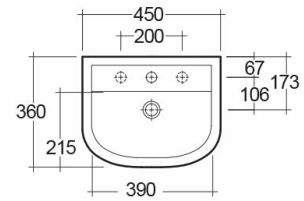

RAK-COMPACT

Wash basin | Half Pedestal

RAK
CERAMICS

Technical specifications

Dimensions: 450 x 360 mm

Weight: 17 Kg

Color: Alpine White

Shape of basin: Oval

Overflow hole: yes

Suites: [RAK-COMPACT](#)

Code	Name
CO0401AWHA	COMPACT HALF PEDESTAL
CO0701AWHA	COMPACT WASH BASIN 45CM

Dimensions: All dimensions in mm. Tolerance of vitreous china & fireclay items: $\pm 5\%$ for below 200mm and $\pm 3\%$ for above 200mm; for all other items tolerance $\pm 1\%$. Note: Due to a continuing development program to improve design and performance, the manufacturer reserves all rights to vary specifications without prior information. Please note accessories are for photographic use only.