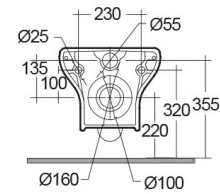

### Technical specifications

Dimensions:	520 x 370 mm
Weight:	19 Kg
Color:	Alpine White
Trap type:	P Trap
Trapway type:	Concealed
Seat cover options:	Urea
Bowl shape:	Round
Soft close:	yes
Dual flush:	yes
Suites:	<a href="#">RAK-COMPACT</a> <a href="#">RAK-SANIT</a>

Code	Name
YFG173A9WH	RAK-COMPACT UREA WRAPOVER WITH RAK-PROTEK
CO139WHA	RAK-COMPACT WATER CLOSET WALL HUNG 52CM WITH RAK-PROTEK

Dimensions: All dimensions in mm. Tolerance of vitreous china & fireclay items:  $\pm 5\%$  for below 200mm and  $\pm 3\%$  for above 200mm; for all other items tolerance  $\pm 1\%$ . Note: Due to a continuing development program to improve design and performance, the manufacturer reserves all rights to vary specifications without prior information. Please note accessories are for photographic use only.