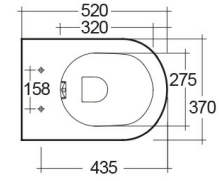

### Technical specifications

Dimensions:	520 x 370 mm
Weight:	19 Kg
Color:	Alpine White
Trap type:	P Trap
Trapway type:	Concealed
Seat cover options:	Urea
Bowl shape:	Round
Soft close:	yes
Dual flush:	yes
Suites:	<a href="#">RAK-COMPACT</a> <a href="#">RAK-SANIT</a>

Code	Name
YFG173A9WH	RAK-COMPACT UREA WRAPOVER WITH RAK-PROTEK
CO139WHA	RAK-COMPACT WATER CLOSET WALL HUNG 52CM WITH RAK-PROTEK

Dimensions: All dimensions in mm. Tolerance of vitreous china & fireclay items:  $\pm 5\%$  for below 200mm and  $\pm 3\%$  for above 200mm; for all other items tolerance  $\pm 1\%$ . Note: Due to a continuing development program to improve design and performance, the manufacturer reserves all rights to vary specifications without prior information. Please note accessories are for photographic use only.