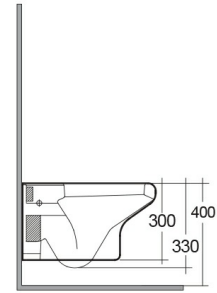

### Technical specifications

Dimensions:	520 x 370 mm
Weight:	19 Kg
Color:	Alpine White
Trap type:	P Trap
Trapway type:	Concealed
Seat cover options:	Urea
Bowl shape:	Round
Soft close:	yes
Dual flush:	yes
Suites:	<a href="#">RAK-COMPACT</a> <a href="#">RAK-SANIT</a>

Code	Name
YFG173A9WH	RAK-COMPACT UREA WRAPOVER WITH RAK-PROTEK
CO139WHA	RAK-COMPACT WATER CLOSET WALL HUNG 52CM WITH RAK-PROTEK

Dimensions: All dimensions in mm. Tolerance of vitreous china & fireclay items:  $\pm 5\%$  for below 200mm and  $\pm 3\%$  for above 200mm; for all other items tolerance  $\pm 1\%$ . Note: Due to a continuing development program to improve design and performance, the manufacturer reserves all rights to vary specifications without prior information. Please note accessories are for photographic use only.