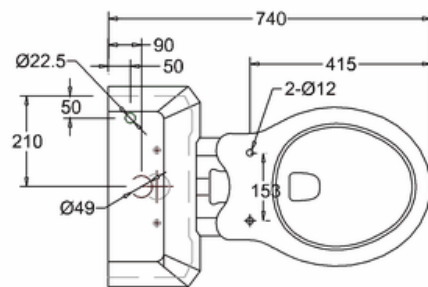

Burlington®

Simply Exclusive
Fabulous yet simplistic bathrooms