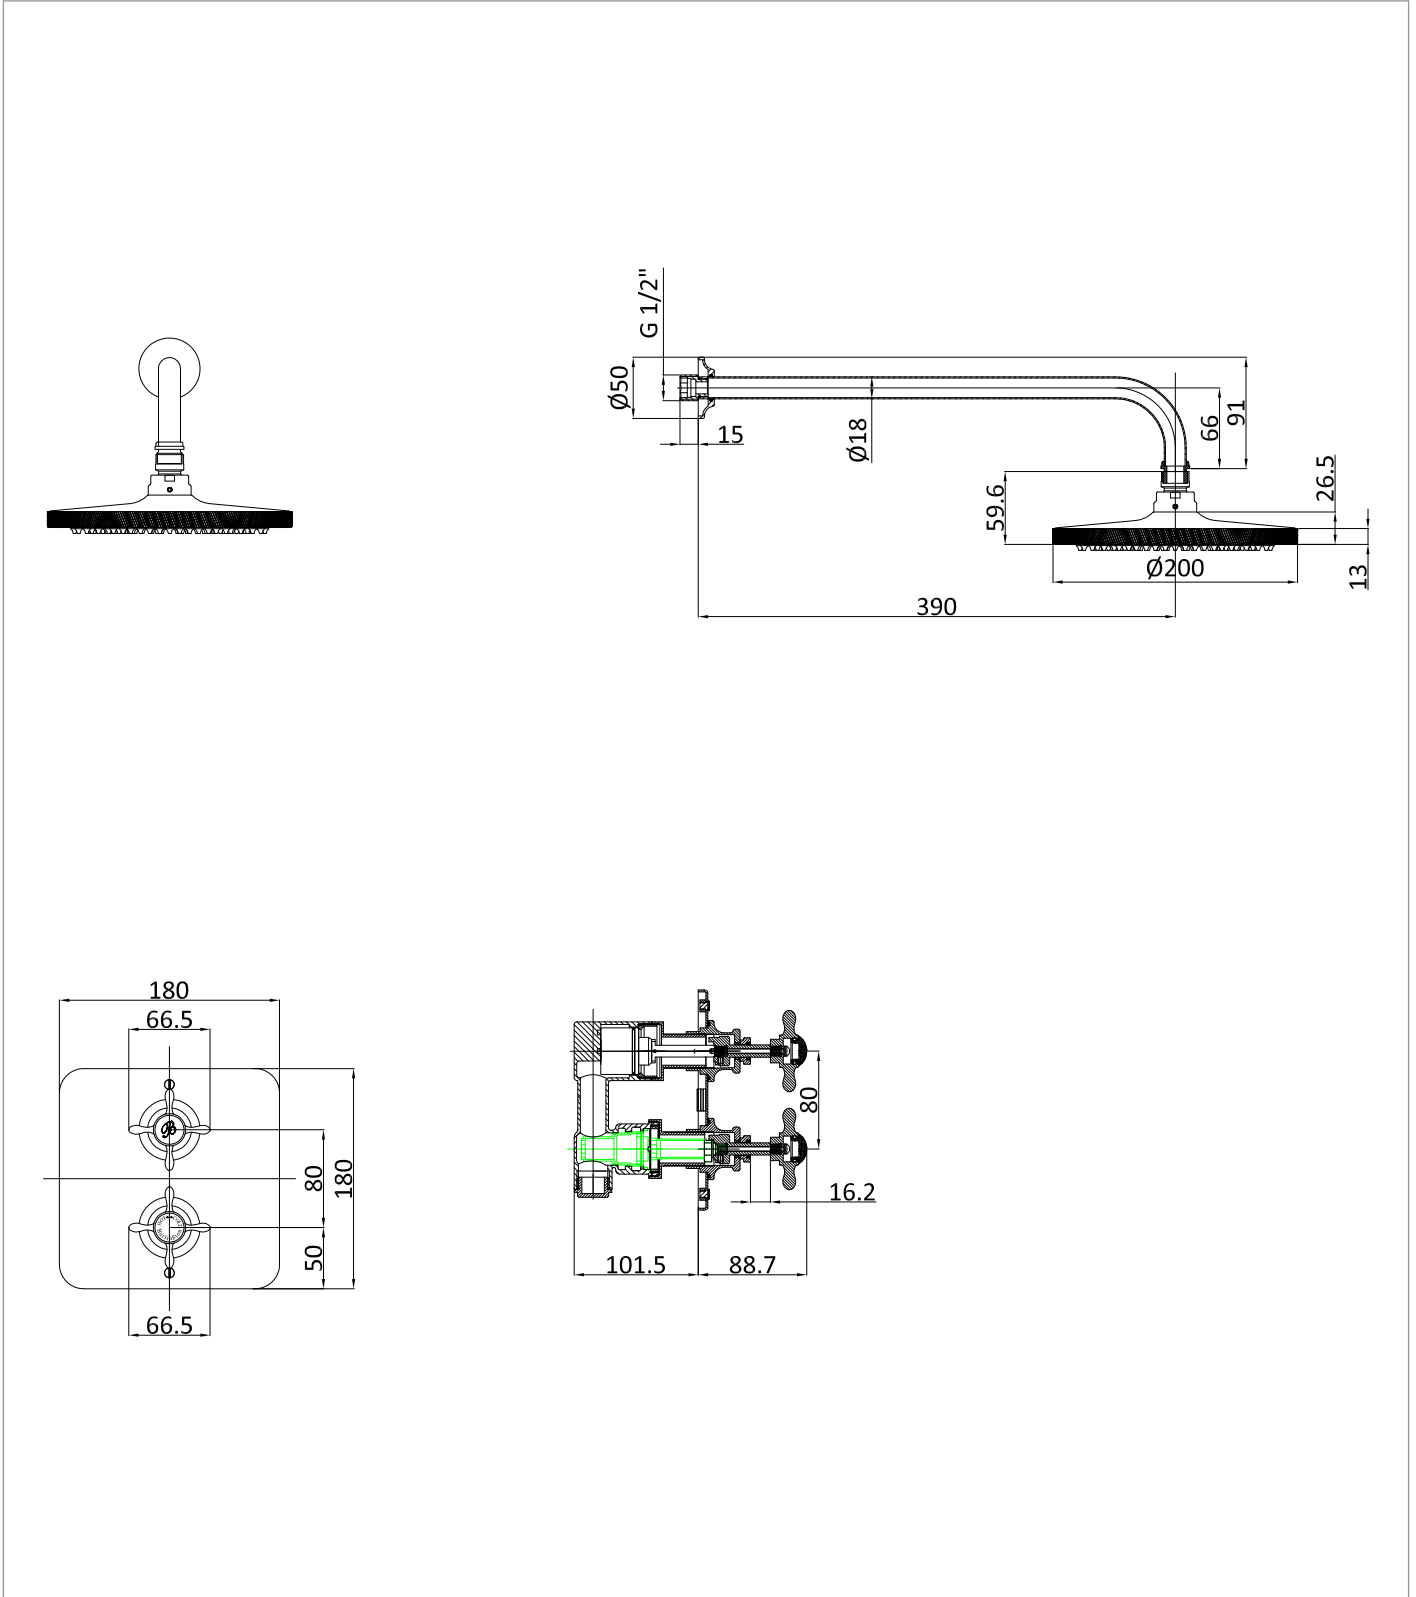

TECHNICAL DIMENSIONS

Dimensions in mm unless otherwise specified.

Tolerances (per material type) apply.