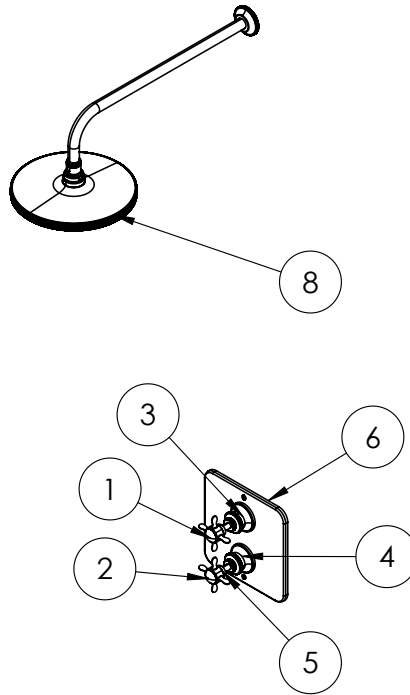

PRODUCT DATA SHEET

Burlington[®]

PRODUCT CODE
GUSHOWERPACKSQ2C

RANGE
Guild

DESCRIPTION
Guild Square Thermostatic Single Outlet Concealed Shower Valve with Fixed Shower Arm and Head Chrome

CATEGORY	Brassware
WARRANTY DETAILS	15 Years
COLOUR	Chrome
FINISH APPLICATION	Electroplated
PRIMARY MATERIAL	Brass
INSTALL TYPE	Wall Mounted
PRODUCT NET WEIGHT KG	3.53
STANDARDS	EN1111

 Part of the Bathroom Brands Group

TECHNICAL DIMENSIONS

Dimensions in mm unless otherwise specified.

Tolerances (per material type) apply.

SPARES LIST

Only the parts labelled are available as spares.

NUMBER	PART CODE	DESCRIPTION
1	SP1857	Guild B logo ceramic indice with O ring for shower products
2	SP1858	Guild Hot Cold ceramic indice with O ring for shower products
3	SP1859BNKL	Guild Diverter handle assembly for shower products in Brushed Nickel
	SP1859GOLD	Guild Diverter handle assembly for shower products in Gold
	SP1859CHR	Guild Diverter handle assembly for shower products in Chrome
4	SP1860BNKL	Guild Thermo handle assembly for shower products in Brushed Nickel
	SP1860GOLD	Guild Thermo handle assembly for shower products in Gold
	SP1860CHR	Guild Thermo handle assembly for shower products in Chrome
5	SP1861BNKL	Guild Handle cartridge cap assembly for shower products in Brushed Nickel
	SP1861GOLD	Guild Handle cartridge cap assembly for shower products in Gold
	SP1861CHR	Guild Handle cartridge cap assembly for shower products in Chrome
6	SP1862BNKL	Guild Square back plate only in Brushed Nickel
	SP1862GOLD	Guild Square back plate only in Gold
	SP1862CHR	Guild Square back plate only in Chrome
7	SP1863BNKL	Guild Metal block for shower valve in Brushed Nickel
	SP1863GOLD	Guild Metal block for shower valve in Gold
	SP1863CHR	Guild Metal block for shower valve in Chrome
8	SP1869BNKL	Guild shower head in Brushed Nickel
	SP1869GOLD	Guild shower head in Gold
	SP1869CHR	Guild shower head in Chrome