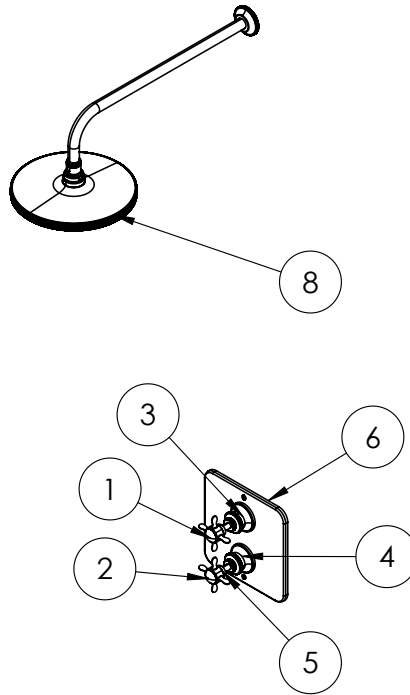

 Part of the Bathroom Brands Group

TECHNICAL DIMENSIONS

Dimensions in mm unless otherwise specified.

Tolerances (per material type) apply.

SPARES LIST

Only the parts labelled are available as spares.

NUMBER	PART CODE	DESCRIPTION
1	SP1857	Guild B logo ceramic indice with O ring for shower products
2	SP1858	Guild Hot Cold ceramic indice with O ring for shower products
3	SP1859BNKL	Guild Diverter handle assembly for shower products in Brushed Nickel
	SP1859GOLD	Guild Diverter handle assembly for shower products in Gold
	SP1859CHR	Guild Diverter handle assembly for shower products in Chrome
4	SP1860BNKL	Guild Thermo handle assembly for shower products in Brushed Nickel
	SP1860GOLD	Guild Thermo handle assembly for shower products in Gold
	SP1860CHR	Guild Thermo handle assembly for shower products in Chrome
5	SP1861BNKL	Guild Handle cartridge cap assembly for shower products in Brushed Nickel
	SP1861GOLD	Guild Handle cartridge cap assembly for shower products in Gold
	SP1861CHR	Guild Handle cartridge cap assembly for shower products in Chrome
6	SP1862BNKL	Guild Square back plate only in Brushed Nickel
	SP1862GOLD	Guild Square back plate only in Gold
	SP1862CHR	Guild Square back plate only in Chrome
7	SP1863BNKL	Guild Metal block for shower valve in Brushed Nickel
	SP1863GOLD	Guild Metal block for shower valve in Gold
	SP1863CHR	Guild Metal block for shower valve in Chrome
8	SP1869BNKL	Guild shower head in Brushed Nickel
	SP1869GOLD	Guild shower head in Gold
	SP1869CHR	Guild shower head in Chrome