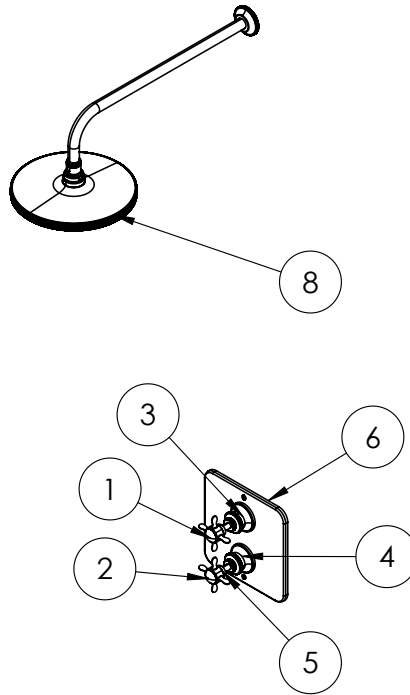

CATEGORY	Brassware
WARRANTY DETAILS	15 Years
COLOUR	Brushed Nickel
FINISH APPLICATION	PVD
PRIMARY MATERIAL	Brass
INSTALL TYPE	Wall Mounted
PRODUCT NET WEIGHT KG	3.53
STANDARDS	EN1111

MINIMUM PRESSURE (BAR)	0.5
MAX WORKING PRESSURE (BAR)	5
NUMBER OF OUTLETS	1
NUMBER OF FUNCTIONS	1
HEADWORK	Thermostatic cartridge, 3/4" Quarter turn ceramic cartridge
SWIVEL SPOUT	No
INLET CONNECTIONS THREAD	G3/4"
OUTLET CONNECTIONS THREAD	G1/2"
WASTE INCLUDED	No
ANTI-SCALD	No
ENERGY SAVING	No
SHOWER HOSE & HANDSET ARE INCLUDED	No

TECHNICAL DIMENSIONS

Dimensions in mm unless otherwise specified.

Tolerances (per material type) apply.

SPARES LIST

Only the parts labelled are available as spares.

NUMBER	PART CODE	DESCRIPTION
1	SP1857	Guild B logo ceramic indice with O ring for shower products
2	SP1858	Guild Hot Cold ceramic indice with O ring for shower products
3	SP1859BNKL	Guild Diverter handle assembly for shower products in Brushed Nickel
	SP1859GOLD	Guild Diverter handle assembly for shower products in Gold
	SP1859CHR	Guild Diverter handle assembly for shower products in Chrome
4	SP1860BNKL	Guild Thermo handle assembly for shower products in Brushed Nickel
	SP1860GOLD	Guild Thermo handle assembly for shower products in Gold
	SP1860CHR	Guild Thermo handle assembly for shower products in Chrome
5	SP1861BNKL	Guild Handle cartridge cap assembly for shower products in Brushed Nickel
	SP1861GOLD	Guild Handle cartridge cap assembly for shower products in Gold
	SP1861CHR	Guild Handle cartridge cap assembly for shower products in Chrome
6	SP1862BNKL	Guild Square back plate only in Brushed Nickel
	SP1862GOLD	Guild Square back plate only in Gold
	SP1862CHR	Guild Square back plate only in Chrome
7	SP1863BNKL	Guild Metal block for shower valve in Brushed Nickel
	SP1863GOLD	Guild Metal block for shower valve in Gold
	SP1863CHR	Guild Metal block for shower valve in Chrome
8	SP1869BNKL	Guild shower head in Brushed Nickel
	SP1869GOLD	Guild shower head in Gold
	SP1869CHR	Guild shower head in Chrome