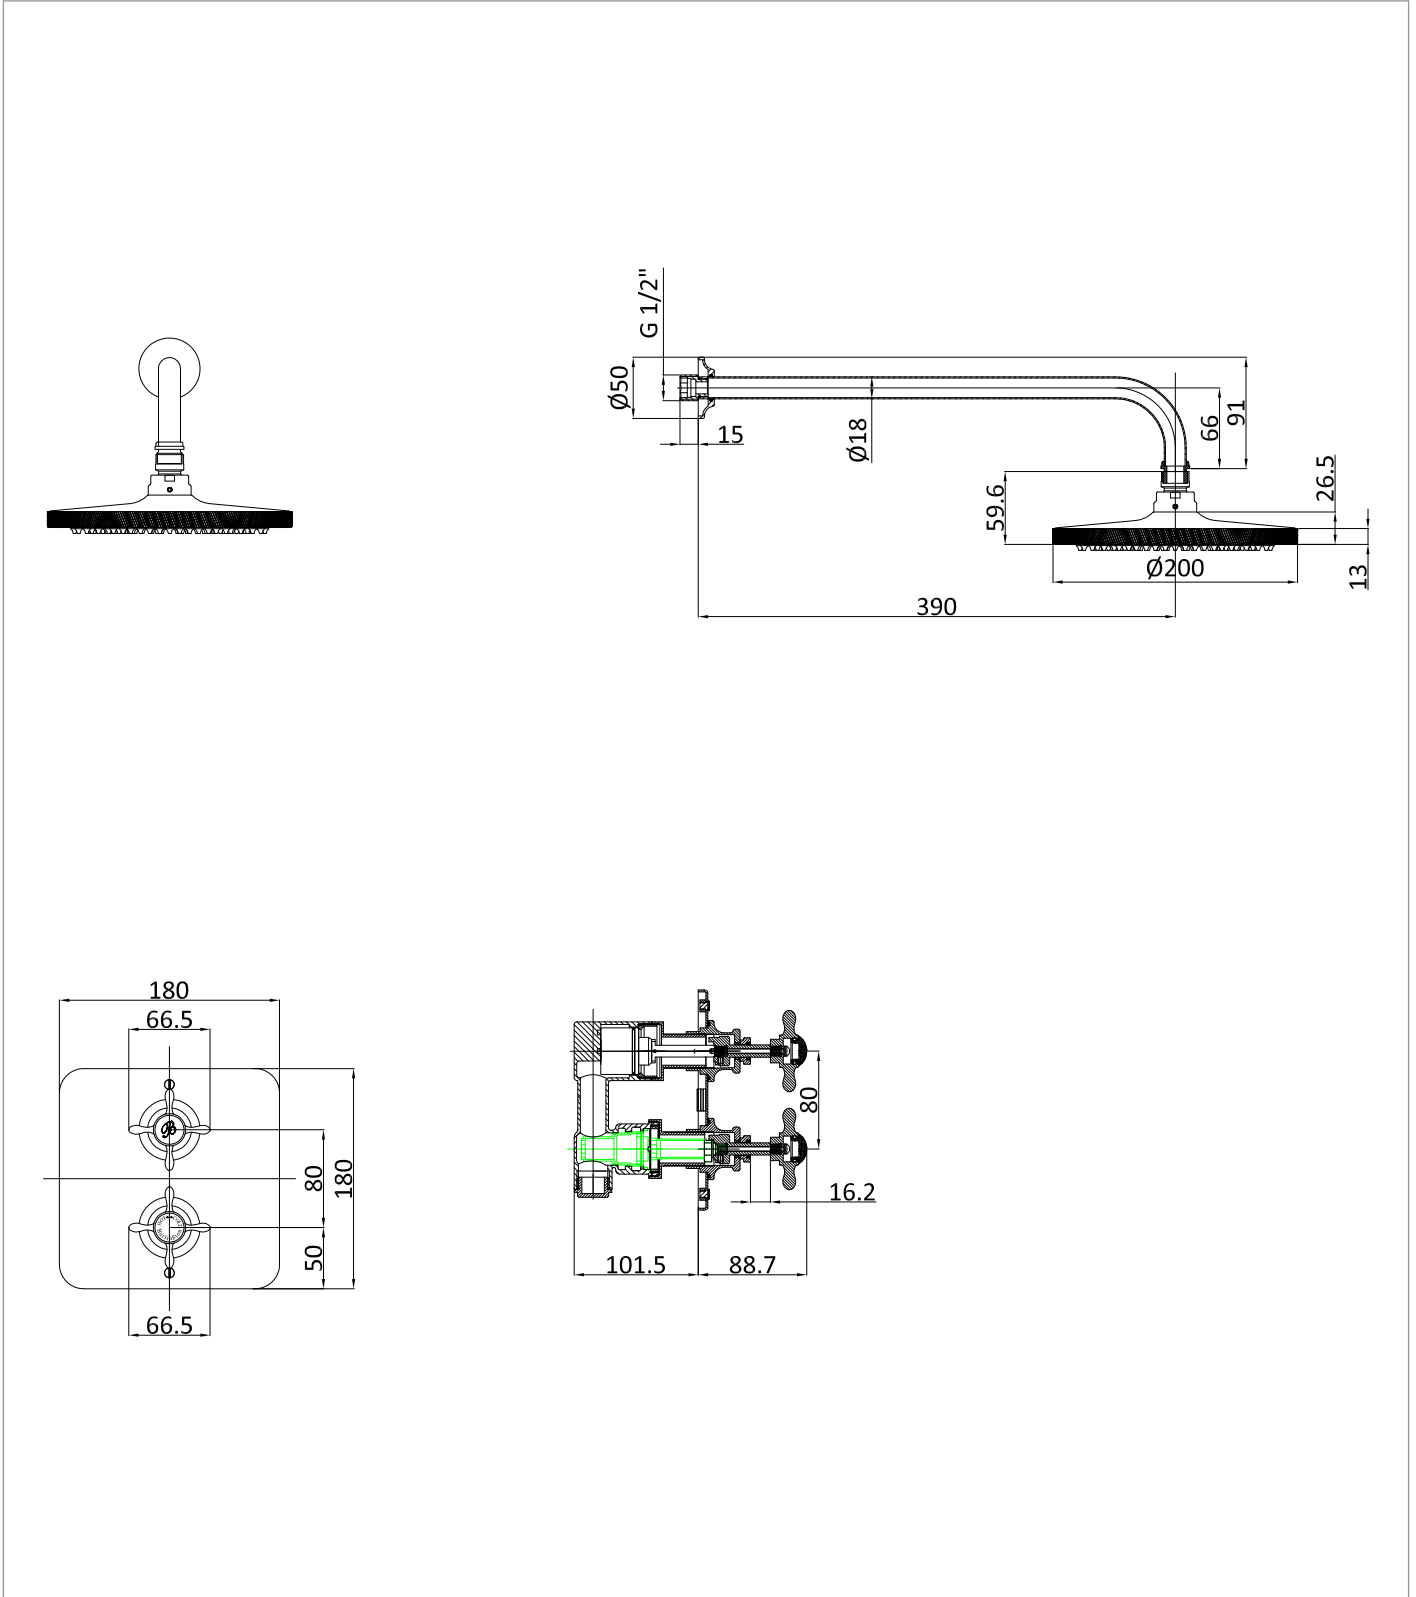

CATEGORY	Brassware
WARRANTY DETAILS	15 Years
COLOUR	Brushed Nickel
FINISH APPLICATION	PVD
PRIMARY MATERIAL	Brass
INSTALL TYPE	Wall Mounted
PRODUCT NET WEIGHT KG	3.53
STANDARDS	EN1111

MINIMUM PRESSURE (BAR)	0.5
MAX WORKING PRESSURE (BAR)	5
NUMBER OF OUTLETS	1
NUMBER OF FUNCTIONS	1
HEADWORK	Thermostatic cartridge, 3/4" Quarter turn ceramic cartridge
SWIVEL SPOUT	No
INLET CONNECTIONS THREAD	G3/4"
OUTLET CONNECTIONS THREAD	G1/2"
WASTE INCLUDED	No
ANTI-SCALD	No
ENERGY SAVING	No
SHOWER HOSE & HANDSET ARE INCLUDED	No

TECHNICAL DIMENSIONS

Dimensions in mm unless otherwise specified.

Tolerances (per material type) apply.

SPARES LIST

Only the parts labelled are available as spares.

NUMBER	PART CODE	DESCRIPTION
1	SP1857	Guild B logo ceramic indice with O ring for shower products
2	SP1858	Guild Hot Cold ceramic indice with O ring for shower products
3	SP1859BNKL	Guild Diverter handle assembly for shower products in Brushed Nickel
	SP1859GOLD	Guild Diverter handle assembly for shower products in Gold
	SP1859CHR	Guild Diverter handle assembly for shower products in Chrome
4	SP1860BNKL	Guild Thermo handle assembly for shower products in Brushed Nickel
	SP1860GOLD	Guild Thermo handle assembly for shower products in Gold
	SP1860CHR	Guild Thermo handle assembly for shower products in Chrome
5	SP1861BNKL	Guild Handle cartridge cap assembly for shower products in Brushed Nickel
	SP1861GOLD	Guild Handle cartridge cap assembly for shower products in Gold
	SP1861CHR	Guild Handle cartridge cap assembly for shower products in Chrome
6	SP1862BNKL	Guild Square back plate only in Brushed Nickel
	SP1862GOLD	Guild Square back plate only in Gold
	SP1862CHR	Guild Square back plate only in Chrome
7	SP1863BNKL	Guild Metal block for shower valve in Brushed Nickel
	SP1863GOLD	Guild Metal block for shower valve in Gold
	SP1863CHR	Guild Metal block for shower valve in Chrome
8	SP1869BNKL	Guild shower head in Brushed Nickel
	SP1869GOLD	Guild shower head in Gold
	SP1869CHR	Guild shower head in Chrome