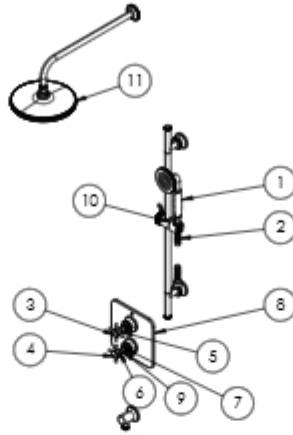

SPARES LIST

Only the parts labelled are available as spares.

NUMBER	PART CODE	DESCRIPTION
1	SP1834BNKL	Guild handset in Brushed Nickel
	SP1834GOLD	Guild handset in Gold
	SP1834CHR	Guild handset in Chrome
2	SP1833BNKL	Guild shower hose in Brushed Nickel
	SP1833GOLD	Guild shower hose in Gold
	SP1833CHR	Guild shower hose in Chrome
3	SP1857	Guild B logo ceramic indice with O ring for shower products
4	SP1858	Guild Hot Cold ceramic indice with O ring for shower products
5	SP1835BNKL	Guild Diverter handle assembly for shower products in Brushed Nickel
	SP1835GOLD	Guild Diverter handle assembly for shower products in Gold
	SP1835CHR	Guild Diverter handle assembly for shower products in Chrome
6	SP1860BNKL	Guild Thermo handle assembly for shower products in Brushed Nickel
	SP1860GOLD	Guild Thermo handle assembly for shower products in Gold
	SP1860CHR	Guild Thermo handle assembly for shower products in Chrome
7	SP1861BNKL	Guild Handle cartridge cap assembly for shower products in Brushed Nickel
	SP1861GOLD	Guild Handle cartridge cap assembly for shower products in Gold
	SP1861CHR	Guild Handle cartridge cap assembly for shower products in Chrome
8	SP1862BNKL	Guild Square back plate only in Brushed Nickel
	SP1862GOLD	Guild Square back plate only in Gold
	SP1862CHR	Guild Square back plate only in Chrome
9	SP1863BNKL	Guild Metal block for shower valve in Brushed Nickel
	SP1863GOLD	Guild Metal block for shower valve in Gold
	SP1863CHR	Guild Metal block for shower valve in Chrome
10	SP1867BNKL	Guild Handset holder for shower bar in Brushed Nickel
	SP1867GOLD	Guild Handset holder for shower bar in Gold
	SP1867CHR	Guild Handset holder for shower bar in Chrome
11	SP1869BNKL	Guild shower head in Brushed Nickel
	SP1869GOLD	Guild shower head in Gold
	SP1869CHR	Guild shower head in Chrome