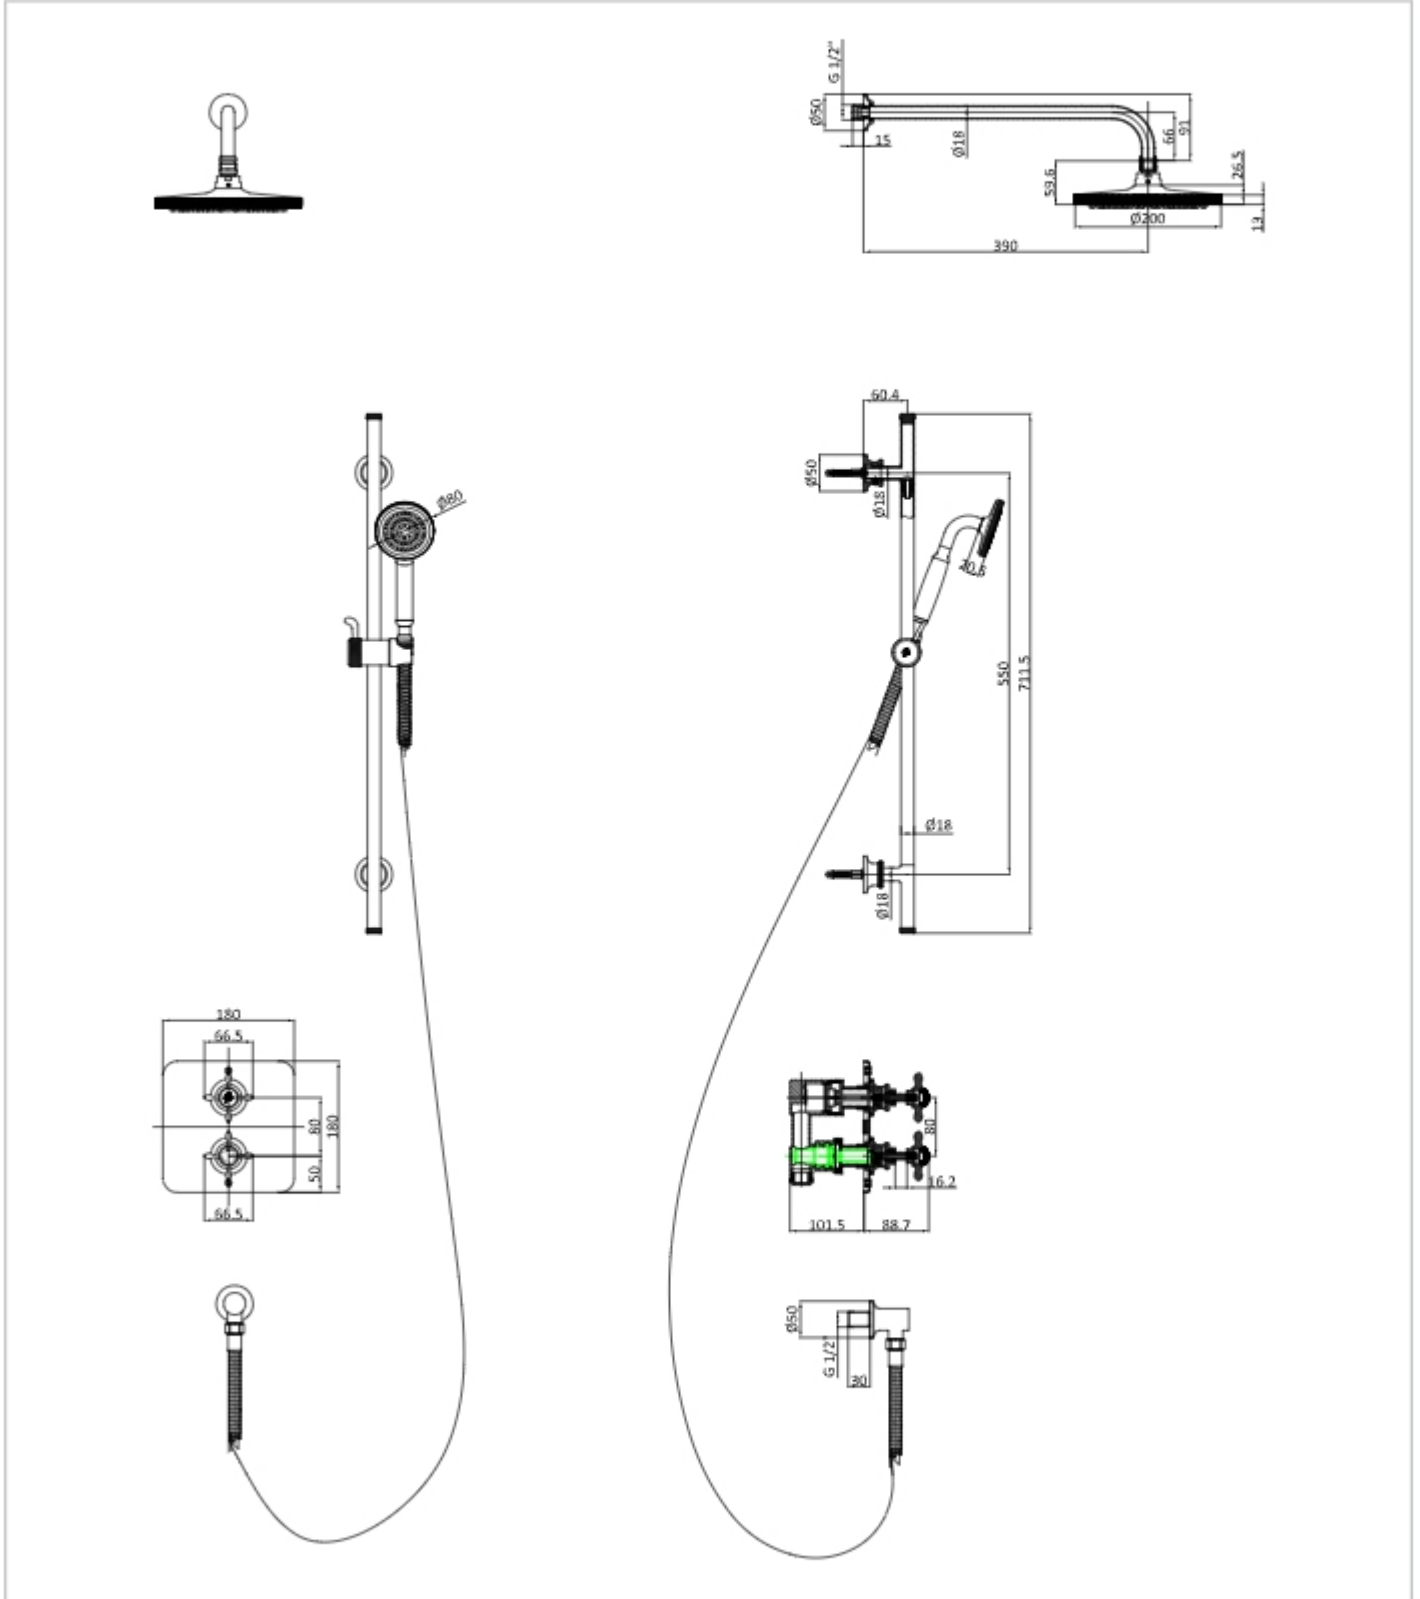

## DESCRIPTION

Guild Square Thermostatic Two Outlet Concealed Divertor Shower Valve, Fixed Shower Arm & Head, Rail, Hose,

CATEGORY	Brassware
WARRANTY DETAILS	15 Years
COLOUR	Brushed Nickel
FINISH APPLICATION	PVD
PRIMARY MATERIAL	Brass
INSTALL TYPE	Wall Mounted
PRODUCT NET WEIGHT KG	5.84
STANDARDS	EN1111

MINIMUM PRESSURE (BAR)	0.5
MAX WORKING PRESSURE (BAR)	5
NUMBER OF OUTLETS	2
NUMBER OF FUNCTIONS	2
HEADWORK	Thermostatic cartridge, 40mm Diverter
SWIVEL SPOUT	No
INLET CONNECTIONS THREAD	G3/4"
OUTLET CONNECTIONS THREAD	G1/2"
WASTE INCLUDED	No
ANTI-SCALD	No
ENERGY SAVING	No
SHOWER HOSE & HANDSET ARE INCLUDED	Yes

## TECHNICAL DIMENSIONS

Dimensions in mm unless otherwise specified.

Tolerances (per material type) apply.