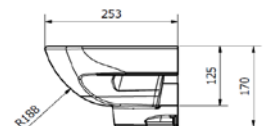

G4K 360mm CLOAKROOM BASIN

ILLUSTRATION: G4K 360 1 TH CLOAKROOM BASIN

CODE: 360 1 TH BASIN - POT192G4K

360 2 TH BASIN - POT193G4K

COLOUR: WHITE

WEIGHT: BASIN

NET: 5.5 KG

GROSS: 6.0 KG

1 TAP HOLE BASIN**2 TAP HOLE BASIN**

BOX SIZES :- BASIN = 390 X 275 X 190 mm