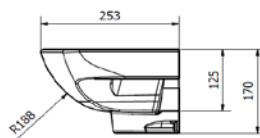

G4K 360mm CLOAKROOM BASIN

ILLUSTRATION: G4K 360 1 TH CLOAKROOM BASIN

CODE: 360 1 TH BASIN - POT192G4K

360 2 TH BASIN - POT193G4K

COLOUR: WHITE

WEIGHT: BASIN

NET: 5.5 KG

GROSS: 6.0 KG

1 TAP HOLE BASIN**2 TAP HOLE BASIN**

BOX SIZES :- BASIN = 390 X 275 X 190 mm