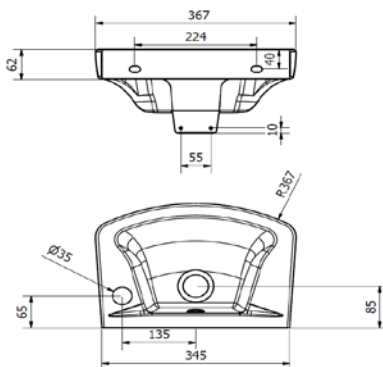

G4K 360mm CLOAKROOM BASIN

ILLUSTRATION: G4K 360 1 TH CLOAKROOM BASIN

CODE: 360 1 TH BASIN - POT192G4K

360 2 TH BASIN - POT193G4K

COLOUR: WHITE

WEIGHT: BASIN

NET: 5.5 KG

GROSS: 6.0 KG

STANDARDS: BS EN 14688

BS EN 31

BS 3402

CE

15
EN 14688:2006
Wash Basin
Made of Ceramic

NOTES:

VITREOUS CHINA

1 & 2 TAP HOLE

1 TAP HOLE BASIN**2 TAP HOLE BASIN**

BOX SIZES :- BASIN = 390 X 275 X 190 mm