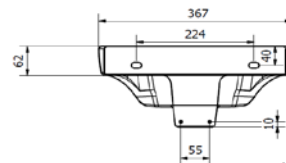

G4K 360mm CLOAKROOM BASIN

ILLUSTRATION: G4K 360 1 TH CLOAKROOM BASIN

CODE: 360 1 TH BASIN - POT192G4K

360 2 TH BASIN - POT193G4K

COLOUR: WHITE

WEIGHT: BASIN

NET: 5.5 KG

GROSS: 6.0 KG

STANDARDS: BS EN 14688

BS EN 31

BS 3402

CE

15
EN 14688:2006
Wash Basin
Made of Ceramic

NOTES:

VITREOUS CHINA

1 & 2 TAP HOLE

1 TAP HOLE BASIN**2 TAP HOLE BASIN**

BOX SIZES :- BASIN = 390 X 275 X 190 mm