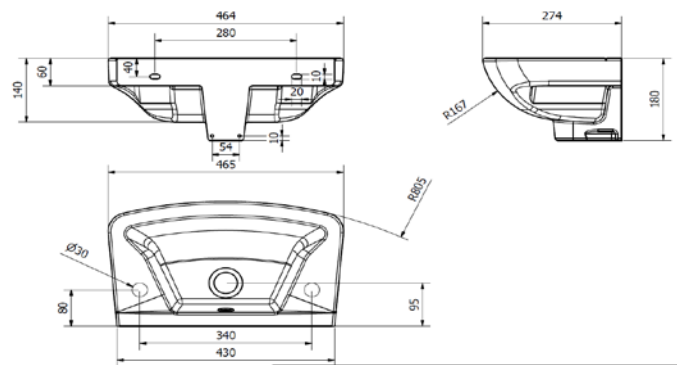

G4K 465mm CLOAKROOM BASIN

ILLUSTRATION: G4K 465 2 TH CLOAKROOM BASIN

CODE: 465 1 TH BASIN - POT194G4K
465 2 TH BASIN - POT195G4K

COLOUR: WHITE

WEIGHT: BASIN

NET: 5.5 KG

GROSS: 6.0 KG

STANDARDS: BS EN 14688
BS EN 31
BS 3402

NOTES:
VITREOUS CHINA
1 & 2 TAP HOLE

1 TAP HOLE BASIN

2 TAP HOLE BASIN

BOX SIZES :- BASIN = 480 X 290 X 200 mm