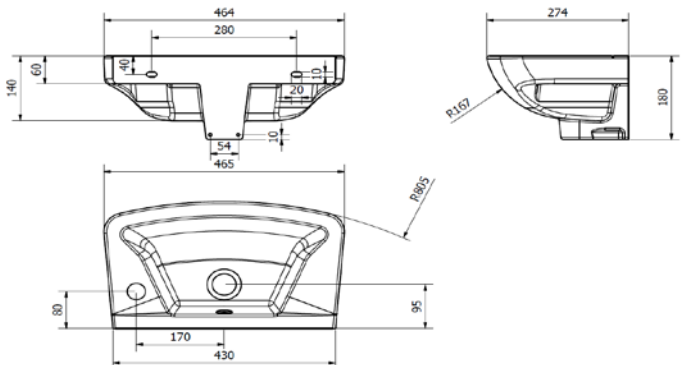

G4K 465mm CLOAKROOM BASIN

ILLUSTRATION: G4K 465 2 TH CLOAKROOM BASIN

CODE: 465 1 TH BASIN - POT194G4K
465 2 TH BASIN - POT195G4K

COLOUR: WHITE

WEIGHT: BASIN

NET: 5.5 KG

GROSS: 6.0 KG

STANDARDS: BS EN 14688
BS EN 31
BS 3402

NOTES:
VITREOUS CHINA
1 & 2 TAP HOLE

1 TAP HOLE BASIN

2 TAP HOLE BASIN

BOX SIZES :- BASIN = 480 X 290 X 200 mm