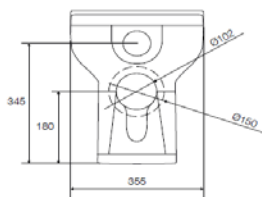

**TRIM BTW PAN & SEAT**

**ILLUSTRATION: TRIM BTW PAN**

**CODE: BTW PAN - POT473TR  
SOFT CLOSE SEAT - POT472TR**

**COLOUR: WHITE**

**WEIGHT: WC PAN SEAT**

**NET: 23 KG 1.8 KG**

**GROSS: 24 KG 2.1 KG**

**STANDARDS: BS EN 997 WCs  
BS 3402**

**NOTES:  
VITREOUS CHINA  
WATER SAVING 6/4 LITRE FLUSH  
SOFT CLOSE SEAT WITH QUICK RELEASE TOP FIX HINGE**

**Trim  
BTW Pan**

All dimensions in mm

**BOX SIZES :- WC PAN = 380 X 500 X 480 mm**