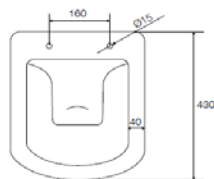

**TRIM BTW PAN & SEAT**

**ILLUSTRATION: TRIM BTW PAN**

**CODE: BTW PAN - POT473TR  
SOFT CLOSE SEAT - POT472TR**

**COLOUR: WHITE**

**WEIGHT: WC PAN SEAT**

**NET: 23 KG 1.8 KG**

**GROSS: 24 KG 2.1 KG**

**STANDARDS: BS EN 997 WCs  
BS 3402**

**NOTES:  
VITREOUS CHINA  
WATER SAVING 6/4 LITRE FLUSH  
SOFT CLOSE SEAT WITH QUICK RELEASE TOP FIX HINGE**

**Trim  
BTW Pan**

All dimensions in mm

**BOX SIZES :- WC PAN = 380 X 500 X 480 mm**