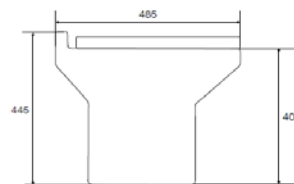

**TRIM BTW PAN & SEAT**

**ILLUSTRATION: TRIM BTW PAN**

**CODE: BTW PAN - POT473TR  
SOFT CLOSE SEAT - POT472TR**

**COLOUR: WHITE**

**WEIGHT: WC PAN SEAT**

**NET: 23 KG 1.8 KG**

**GROSS: 24 KG 2.1 KG**

**STANDARDS: BS EN 997 WCs  
BS 3402**

**NOTES:  
VITREOUS CHINA  
WATER SAVING 6/4 LITRE FLUSH  
SOFT CLOSE SEAT WITH QUICK RELEASE TOP FIX HINGE**

**Trim  
BTW Pan**

All dimensions in mm

**BOX SIZES :- WC PAN = 380 X 500 X 480 mm**