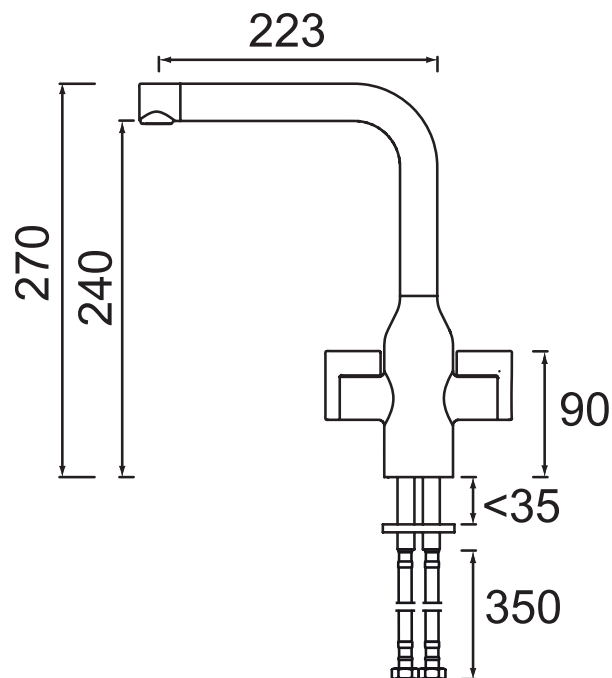

### Product Certifications:

WRAS Certificate No: 1507950  
WRAS Expiry Date: 31/07/2020

Also available from the  
EasyFit Tap Range is:

### Specification

Style:	Contemporary
Product Type:	Kitchen Taps
Finish/Colour:	Brushed Nickel (Chrome Pictured)
Main Construction Material:	Brass
Mount Type:	Deck Mounted
Handle Type:	Lever
Connection Inlet:	M10 x 400mm Flexible Tails
Number of Tap Holes Required:	1
Valve/Cartridge Type:	1/2" Ceramic Disc Valves
Plumbing System Suitability	All, preferably balanced
Working Pressure Range:	Min 0.5 Bar, Max 5.0 Bar
Maximum Hot Water Temperature: °c	65
Maximum Dynamic Pressure: (bar)	5
Maximum Static Pressure: (bar)	10
Flow Type:	Single Flow
Flow Rate: (l/min @ 3 bar)	14.1
Connection Outlet:	
Isolation Included:	Yes

### Dimensions (measurements in mm)