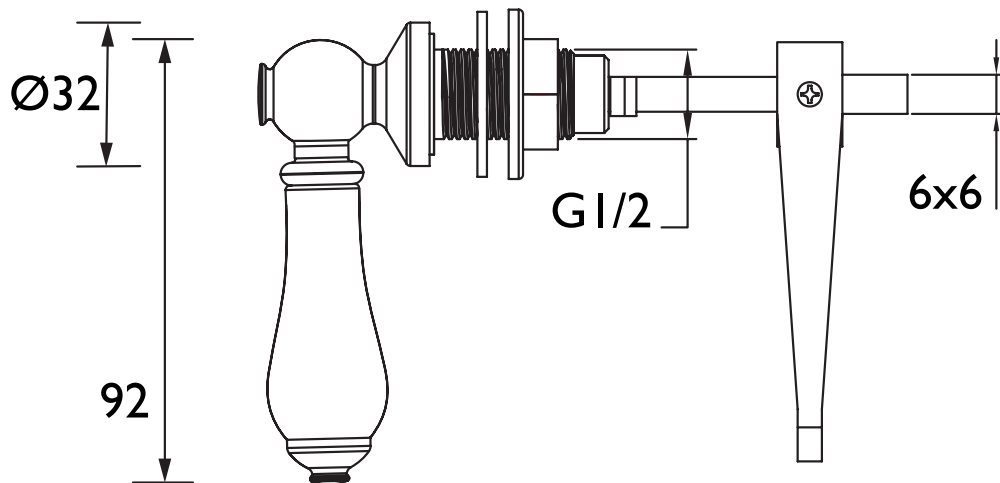

W CL3 C WHT  
W CL3 G WHT

Accessories  
Cistern Lever 3 Chrome Plated With White  
Components

### Specification

Adjustable Brackets:	Yes
Main Construction Material:	Brass & Ceramic Construction
Contemporary or Traditional:	Traditional
Finish Colour:	Chrome/Gold

### Dimensions (measurements in mm)

#### Features:

- Standard length traditional lever
- Suitable for concealed toilet cisterns with front fixing hole
- Chrome plated to BS EN 248

For more products, visit our website:  
<http://www.bristan.com>