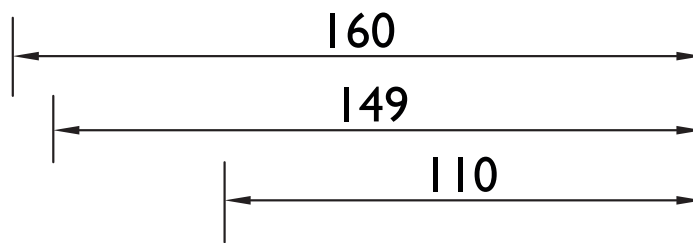

W CL3 C WHT  
W CL3 G WHT

Accessories  
Cistern Lever 3 Chrome Plated With White  
Components

### Specification

Adjustable Brackets:	Yes
Main Construction Material:	Brass & Ceramic Construction
Contemporary or Traditional:	Traditional
Finish Colour:	Chrome/Gold

### Dimensions (measurements in mm)

#### Features:

- Standard length traditional lever
- Suitable for concealed toilet cisterns with front fixing hole
- Chrome plated to BS EN 248

For more products, visit our website:  
<http://www.bristan.com>