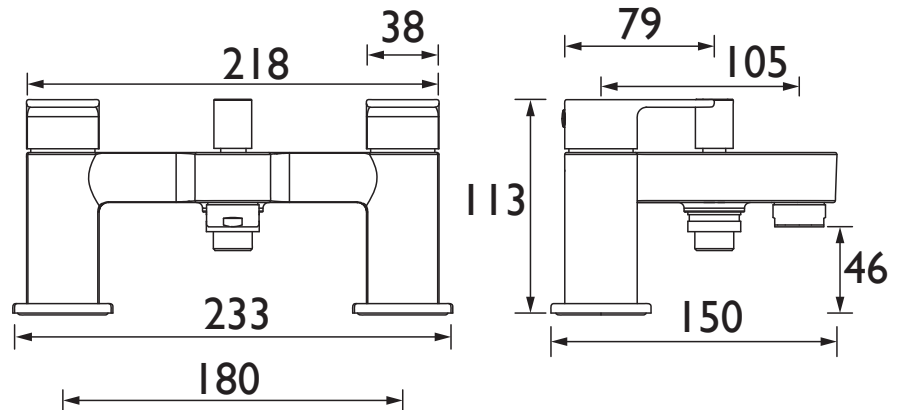

FRZ BSM C

FRENZY Tap Range Frenzy Bath Shower Mixer Chrome

Features:

- Long life and easy to use 1/4 turn ceramic disc valves
- Metal back nuts for added durability
- Includes 1.75m hose, rub-clean anti-limescale handset and wall bracket
- Chrome plated to BS EN 248

Product Certifications:

WRAS Certificate No: 2003042
WRAS Expiry Date: 31/03/2025

For more products, visit our website:
<http://www.bristan.com>

Specification

Product Type:	Bathroom Tap
Main Construction Material:	Brass
Mount Type:	Deck Mounted
Handle Type:	Lever Handles
Connection Inlet:	G3/4"
Connection Outlet:	M28 Flow Straightener
Number of Tap Holes:	2
Valve/Cartridge Type:	1/4 Turn 3/4" Ceramic Disc Valve
Plumbing System Requirements:	Suitable for all plumbing systems
Minimum Dynamic Pressure (bar):	0.3 bar
Maximum Dynamic Pressure (bar):	5.0 bar
Maximum Hot Water Temperature °C:	65°C
Maximum Static Pressure (bar):	10 bar
Flow Type:	Single Flow
Isolation Included:	No

Dimensions (measurements in mm)

Flow Rates (l/min)

System Pressure (bar)	0.3	0.5	1	2	3	5
Through Bath Filler (mixed)	11.2	14.5	20.4	28.9	35.4	45.7
Through Handset (mixed)	4.9	6.3	8.9	12.6	15.4	19.9

TECHNICAL DATA SHEET