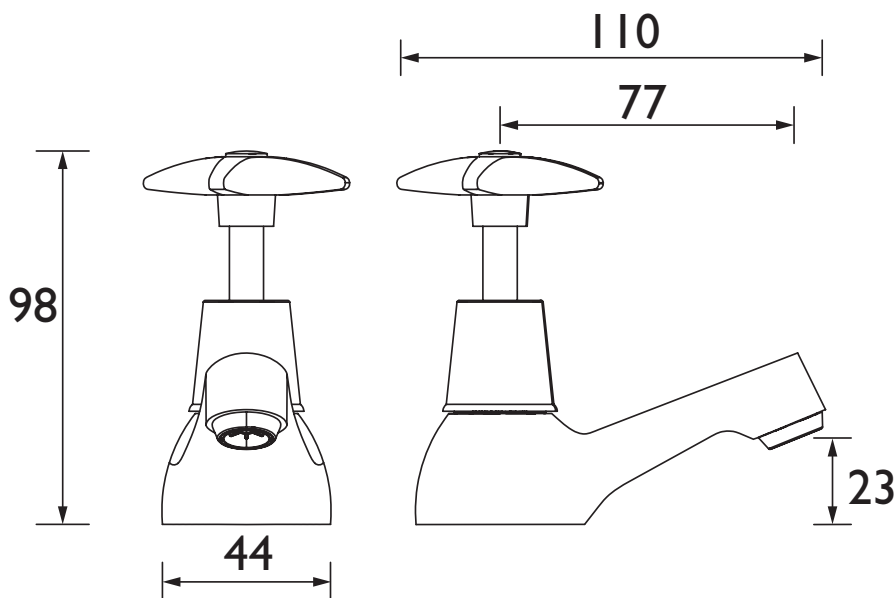

VAX 1/2 C

VALUE Tap Range 5412 Cross Top Basin Taps Chrome

Features:

- Metal back nuts for added durability
- Metal handles
- Chrome plated to BS EN 248

Bristan "VAX 1/2 C" Cross Top Basin Taps with cross heads, 1/2" BSP threaded inlet tails and compression valves. Product is WRAS Approved with a 5 year warranty. Manufacturer: Bristan Group Limited. Contact Details: contractenquiry@bristan.com

Product Certifications:

WRAS Cert. Number: 2007904
WRAS Expiry Date: 31/07/2025

For more products, visit our website:
<http://www.bristan.com>

Specification

Product Type:	Bathroom Taps
Main Construction Material:	Brass
Mount Type:	Deck Mounted
Handle Type:	Cross Head
Connection Inlet:	1/2" BSP
Connection Outlet:	M16 Aerator
Number of Tap Holes:	2
Valve/Cartridge Type:	1/2" Standard Valve
Plumbing System Requirements:	Suitable for all plumbing systems
Minimum Dynamic Pressure:	0.2 bar
Maximum Dynamic Pressure:	5.0 bar
Maximum Hot Water Temperature: °C	65
Maximum Static Pressure: (bar)	10
Flow Type:	Single Flow
Isolation Included:	No
Check Valve Included:	No

Dimensions (measurements in mm)

Flow Rates (l/min)

System Pressure (bar)	0.2	0.5	1	2	3	5
VAX 1/2 C	14	25.6	31	44.3	62.6	70

TECHNICAL DATA SHEET

BRISTAN

D8